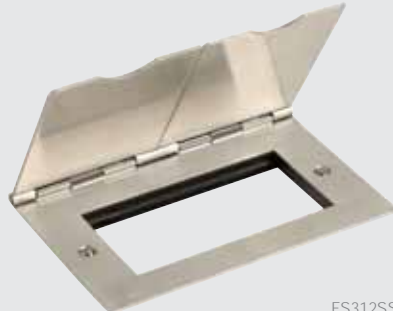

FS030SS

FS311SS

FS032SS

FS312SS

For a complete range of New Media™ modules please see our dedicated New Media™ section.

Floor Socket Outlets

- FS030SS** 13A 1 Gang Floor Socket
- FS032SS** 13A 2 Gang Floor Socket
13A floor socket outlets BS Kitemark Approved

Unfurnished Floor Plates - For Use With New Media™ Modules

- FS311SS** 1 Gang New Media™ Unfurnished Floor Plate - 2 Apertures
- FS312SS** 2 Gang New Media™ Unfurnished Floor Plate - 4 Apertures

Standards: BS 1363
 Back Box Depth: 311/312: Dependent on modules fitted 030/032: 35mm Minimum
 Cable Size: 311/312: Dependent on modules fitted 030/032: 4 x 2.5mm² / 2 x 4mm²
 Dimensions: 030/311: 86mm x 93mm 032/312: 146mm x 93mm

PRW208

PRW210/
PRW211

PRC009

PRC210

PRW213

PRC216

Pull Cord Switches

- PRC009** 10AX 2 Way Ceiling Pull Cord Switch
- PRC210** 10AX 2 Way Pull Cord Switch
- PRC216** 16A DP Pull Cord Switch With Neon
Decorative covers available, see overleaf.