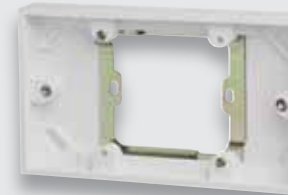

Selecting from a range of module inserts covering all manner of media transfer, the installer will now be able to configure their own arrangement of TV, radio or satellite reception, plus speaker, telephone and data outlets. All modules can be inserted into single or double wall plates, fitted onto standard switch and socket boxes.

Back Box Depth: Dependant on module used
Dimensions: 1 Gang: (86mm x 86mm x 11mm), 2 Gang: (146mm x 86mm x 11mm)

PRW080

PRW081

PRW082

PRW084

PRW089

PRW091

PRW175

PRW176

essentials™

For the complete range of back boxes see Essentials™ page m7.

Pattress Boxes - PVC

- PRW230** 1 Gang 29mm Deep PVC Pattress Box - Trunking
- PRW240** 1 Gang 29mm Deep PVC Pattress Box - Conduit
- PRW235** 2 Gang 29mm Deep PVC Pattress Box - Trunking
- PRW245** 2 Gang 29mm Deep PVC Pattress Box - Conduit

Architrave Pattress Boxes

- PRW175** 1 Gang 19mm Deep Architrave Pattress Box with Earth Terminal
- PRW176** 2 Gang 19mm Deep Architrave Pattress Box with Earth Terminal
For Polar™ products only

Converter Pattress Box