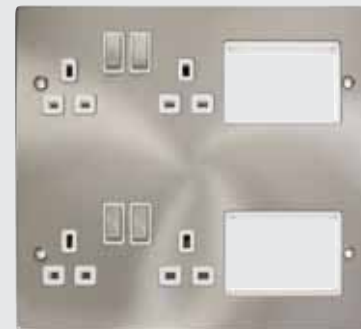

**Large New Media™ Unfurnished Front Plate & Yoke - 2 x 8 Apertures**

- CMA616** Large New Media™ Unfurnished Front Plate & Yokes - 2 x 8 Apertures - White
- MP616\*\*** Large New Media™ Unfurnished Front Plate & Yoke - 2 x 8 Apertures

**Back Box Depth:** 35mm Minimum  
**Dimensions:** 250mm x 216mm x 8mm CMA616: 248mm x 214mm x 9.5mm

Understanding the code:  
**MP** - Plate Style **508** - Product No. **BN** - Plate Finish. AB Antique Brass, BR Polished Brass, SB Satin Brass, CH Polished Chrome, SC Satin Chrome, BN Black Nickel, PN Pearl Nickel, BS Brushed Stainless, SS Stainless Steel, PW Polar White

MP606CHBK

MP606SCWH

MP606PW

All plates supplied with black and white gaskets where applicable.  
 Product is supplied with 4 x 13A DP switched sockets. Back box MP525 or MP535 required, see following page.

**2 Tier Semi-Modular Unfurnished Plates**

- MP606\*\*** Large New Media™ Part Furnished Front Plate - 4 x 13A DP Switched Sockets & 2 x 3 Apertures  
 \*Available in Chrome (CH), Satin Chrome (SC) and Polar™ White (PW)