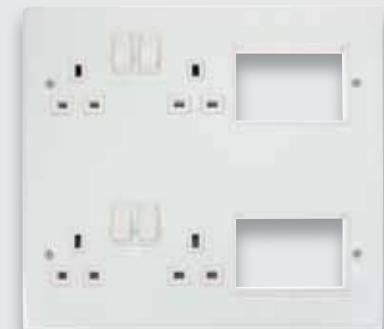

**Back Box Depth:** 35mm Minimum  
**Dimensions:** 250mm x 216mm x 8mm CMA616: 248mm x 214mm x 9.5mm

Understanding the code:  
**MP** - Plate Style **508** - Product No. **BN** - Plate Finish. AB Antique Brass, BR Polished Brass, SB Satin Brass, CH Polished Chrome, SC Satin Chrome, BN Black Nickel, PN Pearl Nickel, BS Brushed Stainless, SS Stainless Steel, PW Polar White

MP606CHBK

MP606SCWH

MP606PW

All plates supplied with black and white gaskets where applicable.  
 Product is supplied with 4 x 13A DP switched sockets. Back box MP525 or MP535 required, see following page.

**2 Tier Semi-Modular Unfurnished Plates**

- MP606\*\*** Large New Media™ Part Furnished Front Plate - 4 x 13A DP Switched Sockets & 2 x 3 Apertures  
 \*Available in Chrome (CH), Satin Chrome (SC) and Polar™ White (PW)

**Back Box Depth:** 35mm Minimum **Cable Sizes:** 13A 4 x 2.5mm  
**Dimensions:** 250mm x 216mm x 8mm

Understanding the code:  
**MP** - Plate Style **508** - Product No. **BN** - Plate Finish. CH Polished Chrome, SC Satin Chrome, PW Polar White