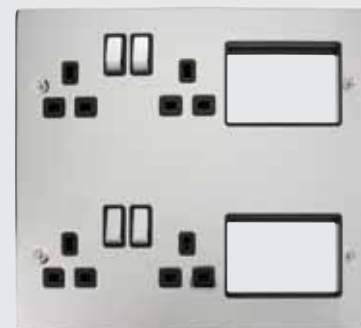

The furnished plate illustrated above contains 8 single New Media™ modules (top row) and 4 twin width socket outlet modules (bottom row).

The yoke 'MP510' (x2) is required to mount the media modules into prior to assembling the frontplate, see page k8.

Back box MP525 required, see page k8.

Large Unfurnished Front Plates - 2 x 8 Apertures

- **MP516AB** Large New Media™ Unfurnished Front Plate - 2 x 8 Apertures - Antique Brass
- **MP516BN** Large New Media™ Unfurnished Front Plate - 2 x 8 Apertures - Black Nickel
- **MP516BR** Large New Media™ Unfurnished Front Plate - 2 x 8 Apertures - Polished Brass
- **MP516BS** Large New Media™ Unfurnished Front Plate - 2 x 8 Apertures - Brushed Stainless
- **MP516CH** Large New Media™ Unfurnished Front Plate - 2 x 8 Apertures - Polished Chrome
- **MP516PN** Large New Media™ Unfurnished Front Plate - 2 x 8 Apertures - Pearl Nickel
- **MP516SS** Large New Media™ Unfurnished Front Plate - 2 x 8 Apertures - Stainless Steel

Large New Media™ Unfurnished Front Plate & Yoke - 2 x 8 Apertures

- **CMA616** Large New Media™ Unfurnished Front Plate & Yokes - 2 x 8 Apertures - White
- **MP616**** Large New Media™ Unfurnished Front Plate & Yoke - 2 x 8 Apertures

Back Box Depth: 35mm Minimum
Dimensions: 250mm x 216mm x 8mm CMA616: 248mm x 214mm x 9.5mm

Understanding the code:
MP - Plate Style **508** - Product No. **BN** - Plate Finish. AB Antique Brass, BR Polished Brass, SB Satin Brass, CH Polished Chrome, SC Satin Chrome, BN Black Nickel, PN Pearl Nickel, BS Brushed Stainless, SS Stainless Steel, PW Polar White

MP606CHBK

All plates supplied with black and white gaskets where applicable.
Product is supplied with 4 x 13A DP switched sockets. Back box MP525 or MP535 required, see following page.

2 Tier Semi-Modular Unfurnished Plates