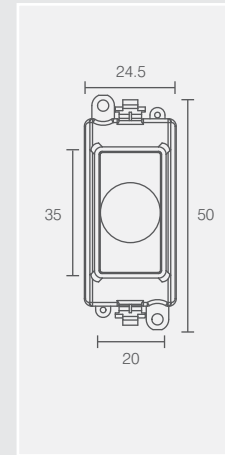

DIMENSIONS (mm)

INSTALLATION

Dimmer mounting kits include the mounting modules, locking nut, locking tool and knob. For Dimmer Modules see page i82.

**1 Module Dimmer Mounting Kit**

- GM050PW 1 Module Dimmer Mounting Kit - White
- GM050BK 1 Module Dimmer Mounting Kit - Black
- GM050PWBR 1 Module Dimmer Mounting Kit - White - Polished Brass
- GM050PWBS 1 Module Dimmer Mounting Kit - White - Brushed Stainless
- GM050PWCH 1 Module Dimmer Mounting Kit - White - Polished Chrome
- GM050PWPN 1 Module Dimmer Mounting Kit - White - Pearl Nickel
- GM050PWSB 1 Module Dimmer Mounting Kit - White - Satin Brass
- GM050PWSC 1 Module Dimmer Mounting Kit - White - Satin Chrome
- GM050PWSS 1 Module Dimmer Mounting Kit - White - Stainless Steel
- GM050BKAB 1 Module Dimmer Mounting Kit - Black - Antique Brass
- GM050BKBN 1 Module Dimmer Mounting Kit - Black - Black Nickel
- GM050BKBR 1 Module Dimmer Mounting Kit - Black - Polished Brass
- GM050BKBS 1 Module Dimmer Mounting Kit - Black - Brushed Stainless
- GM050BKCH 1 Module Dimmer Mounting Kit - Black - Polished Chrome
- GM050BKPN 1 Module Dimmer Mounting Kit - Black - Pearl Nickel
- GM050BKSB 1 Module Dimmer Mounting Kit - Black - Satin Brass
- GM050BKSC 1 Module Dimmer Mounting Kit - Black - Satin Chrome
- GM050BKSS 1 Module Dimmer Mounting Kit - Black - Stainless Steel

Standards: Switch Modules: BS EN 60669-1  
 Back Box Depth: 47mm Minimum Cable Size: Dependant on Dimmer used

<b>Material Composition</b>	Mounting Kit: Nylon
<b>Back Box Depth</b>	47mm Minimum (Deco®, Deco Plus®, Mode®, Polar®, Define®, Definity®)
<b>Modular</b>	Yes
<b>Warranty</b>	10 Years
<b>Antimicrobial Certified</b>	No
<b>IP Rating</b>	IP20
<b>Operational Temperature</b>	-5°C to +40°C
<b>Standards</b>	BS 5733: 2010