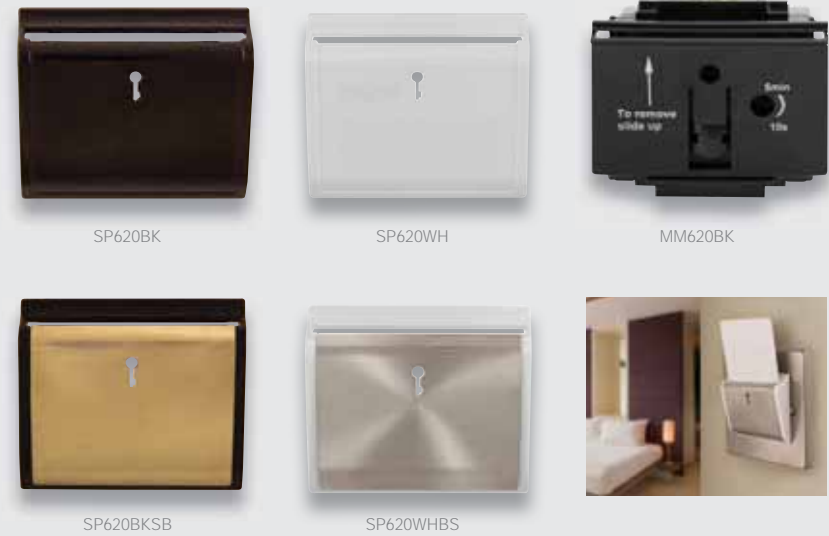

Media Modules - Single Width (25mm x 50mm)

- MM300BK** USB Throughput With Fly-Lead Module - Black
- MM300WH** USB Throughput With Fly-Lead Module - White
- MM305BK** VGA With Fly-Lead Module - Black
- MM305WH** VGA With Fly-Lead Module - White
- MM491BK** Triple RCA Module (With Screw Terminals) - Black
- MM491WH** Triple RCA Module (With Screw Terminals) - White
- MM496BK** 3.5mm Audio Jack With Fly-Lead Module - Black
- MM496WH** 3.5mm Audio Jack With Fly-Lead Module - White

Dimensions: MM300: 25mm x 50mm x 41mm MM305: 25mm x 50mm x 50mm
MM491: 25mm x 50mm x 18.3mm MM496: 25mm x 50mm x 38mm

Full item requires (MM620BK) switch module, (311) unfinished plate and (SP620) hotel key card cover plate, see listed products below:

Hotel Key Card Switch Module - Twin Width (50mm x 50mm)

- MM620BK** 10A/6AX Hotel Key Card Timer Switch (Mechanical) Module Only - Black
- Blue LED illuminates when the Key card is removed and the exit time has elapsed. Card not supplied. Select cover plate below.

Hotel Key Card Switch Module Covers

- SP620BK** Black
- SP620BKAB** Black - Antique Brass
- SP620BKBN** Black - Black Nickel
- SP620BKBR** Black - Polished Brass
- SP620BKBS** Black - Brushed Stainless
- SP620BKCH** Black - Polished Chrome
- SP620BKPN** Black - Pearl Nickel
- SP620BKSB** Black - Satin Brass
- SP620BKSC** Black - Satin Chrome
- SP620BKSS** Black - Stainless Steel