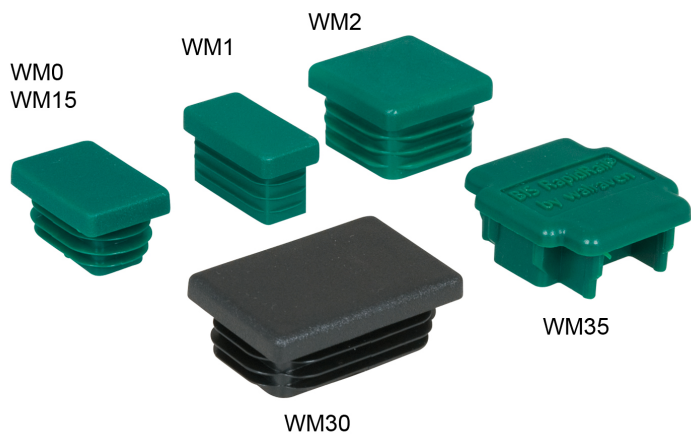

BIS Rail End Cap

finishing of BIS RapidRail®

(G 45 05)

Features and benefits

- for clean finishing of rail end, covers all burrs
- material: PE (polyethylene)
- easy to fix securely

Part No.	For Rail	Colour	Pack 1	Pack 2
656 6 000	WM0 (27x18 mm), WM15 (30x20 mm)	Green	50	250
656 6 001	WM1 (30x15 mm)	Green	50	250
656 6 002	WM2 (30x30 mm)	Green	25	250
656 6 035	WM35 (38x40 mm)	Green	20	200

Complementary

BIS RapidRail® Fixing Rail
 BIS RapidRail® Cantilever Arm (BUP1000)