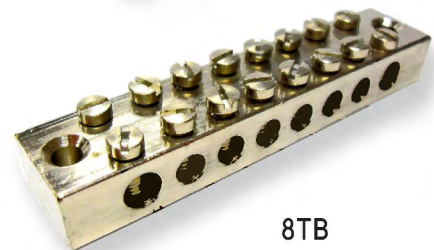

Earthing Accessories

Terminal Kit Box - EK1016

Terminal kit box complete with hand ratchet crimp tool and a selection of 10mm² & 16mm² copper tube terminals. See also page 32.

4 Way and 8 Way Earth Terminal Blocks

Material: Brass Casting
Finish: Nickel Plated

Part No.	Cable Entry Hole Diameters		Length (mm)	Width (mm)	Pack Qty
4TB	1 x 6.5mm	3 x 5.5mm	54	19	1
8TB	2 x 6.5mm	6 x 5.5mm	88	19	1

4TB

8TB

Earth Clamp Set

- Ideal for radiators, sink units, ducting, display units
- Easy to install, versatile, safe, reliable
- Pack comprises: 10 clamps, 10 ties, 10 safety labels and 1 allen key