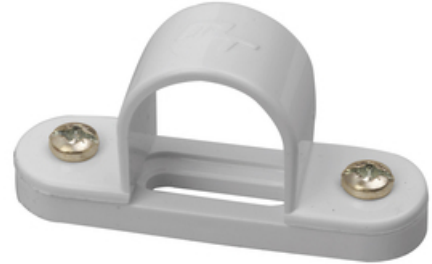

# MSB3WH

## 25mm, Round Conduit, Spacer Bar Saddle

Spacer Bar Saddle 25mm

## Technical Specification

StockUom	EA
Price Quantity	1
PackQty	100
ProductClass	1002
AbcClass	A
PartCategory	M
Material	PVC-U
Colour	White
Type	Spacer Bar