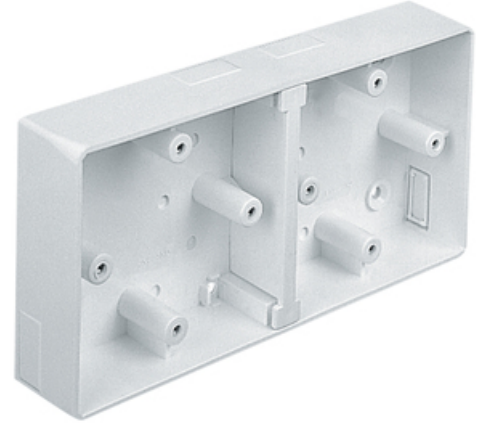

# MSSB82WH

## Mini Surface Accessory Boxes, Radius

Accessory Box 2x1G 32mm Radius

## Technical Specification

Number of Gangs	2 Gang
StockUom	EA
Price Quantity	1
PackQty	10
ProductClass	1028
AbcClass	A
Mounting	Surface
PartCategory	M
Material	PVC-U
Colour	White
Type	Surface
Depth	32mm
Corner Shape	Radius
Knockouts Included	Y
Number of Entries	2