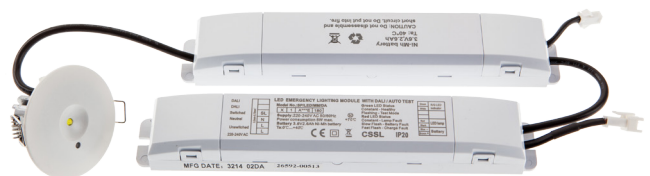

Glade

PRODUCT FEATURES

- Dimensions: 1W: 44mm(Ø) 34mm(H) 5W: 77mm(Ø) 55mm(H)
- Cut out dimensions: 1W: 35-38mm(Ø) 5W: 60-65mm(Ø)
- Light source: LED
- Power consumption: 1W or 5W versions
- Lumen output: 60 lm or 194 lm
- IP Rating: IP40
- 1W non-maintained, 5W maintained
- Weight: 1W: 0.254Kg 5W: 0.785Kg
- Compliance: BS EN 60598-2-22 and other relevant standards

5W

1W

PHOTOMETRIC SPACING DATA (1 lux)

GLADE 1W

Mounting height	↔	↔	↔	↔
2.5m	2.4	5.8	5.4	2.4
4m	1.0	4.9	5.2	1.0

PHOTOMETRIC SPACING DATA (1 lux)

GLADE 5W

Mounting height	↔	↔	↔	↔
2.5m	2.8	5.7	5.7	2.8
4m	3.4	7.3	7.3	3.4
6m	3.9	9.6	9.6	3.9

PRODUCT CODE

DESCRIPTION

E/GL/LED/NM3/1W/WH	Glade 1W non-maintained LED mini down light - white
E/GL/LED/M3/5W/WH	Glade 5W maintained LED mini down light - white

Ceilo

PRODUCT FEATURES

- Dimensions: Downlight: 50mm(Ø) 25mm(D)
- Cut Out: 40mm (Ø)
- Maintained and non-maintained
- Self test and DALI versions available
- Power consumption: 5W
- Lumen Output: 150 lm
- Weight: 0.32Kg
- Compliance: BS EN 60598-2-22

PHOTOMETRIC SPACING DATA (1 lux)

Mounting height	↔	↔
2.5m	3.0	5.8
4m	3.45	6.4

PRODUCT CODE

DESCRIPTION

E/CEILO/LED/ST	Ceilo downlight 5W, maintained and non-maintained self-test version
E/CEILO/LED/DALI	Ceilo downlight 5W, maintained and non-maintained Dali version