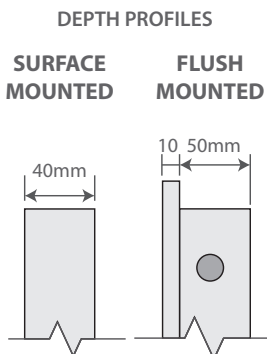

D/ENT/MASTER/3
3 Module Unit
with... 3x
D/ENT/BU06
6 Button module

D/ENT/MASTER/3
2 Module Unit *with...*
D/ENT/AUDIO/KP
Digital keypad module &...
D/ENT/BU06
6 Button module

D/ENT/AUDIO/HS

Need some assistance?

We understand the individuality that each project may have, so if you would like a hand in putting together a bespoke audio system for your premises, give our technical team a call on 0845 884 7000 or email technical@channelsafety.co.uk