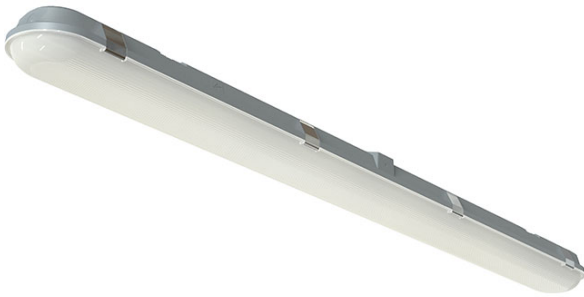

ATORPLED2X5/M3

Tornado Pro Twin 1.5m 61W Self-Test Emergency

Features

Exceeds performance of standard T5 fluorescent.

Ultra slim IP65 LED NCF linear.

Unique base design caters for multiple installation methods.

Installer friendly imbedded features aid accurate and fast installation for any application.

Quick release LED array/gear tray assembly provides the installer the means to faster installation/maintenance.

Fast latching/permanently located stainless steel side clips ensure a quick and secure connection.

Tridonic LED driver as standard.

LED lifespan L80 B10 54,000 hours

Self-test emergency as standard with Li-ion battery technology, reducing charge time and running costs.

General Information

Lamp Type	LED
Emergency	Yes
Self Test	Yes
IP Rating	IP65
IK Rating	IK07
Class Protection	1
Internal / External	Internal/External
Surface / Recessed / Suspended	Surface/Suspended
Warranty (Years)	7
CE Mark	Yes
Length (mm)	1565
Width (mm)	115
Height (mm)	70