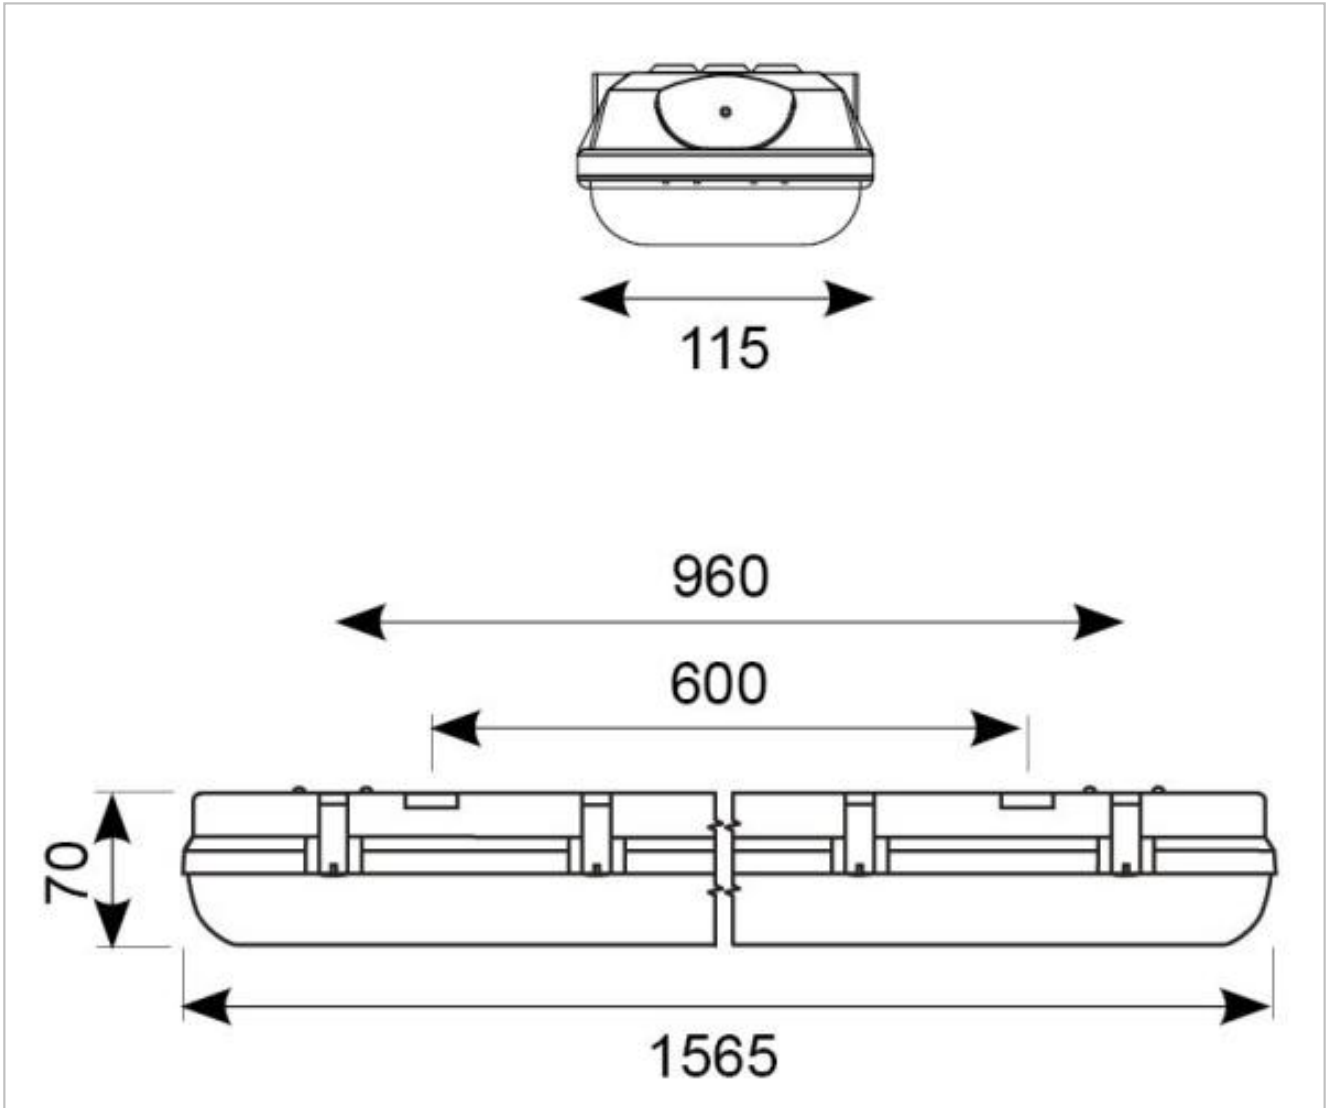

ATORPLED2X5/M3

Tornado Pro Twin 1.5m 61W Self-Test Emergency

Features

Exceeds performance of standard T5 fluorescent.

Ultra slim IP65 LED NCF linear.

Unique base design caters for multiple installation methods.

General Information

Lamp Type	LED
Emergency	Yes
Self Test	Yes
IP Rating	IP65
IK Rating	IK07
Class Protection	1
Internal / External	Internal/External
Surface / Recessed / Suspended	Surface/Suspended
Warranty (Years)	7
CE Mark	Yes
Length (mm)	1565
Width (mm)	115
Height (mm)	70

Height/depth	70 mm
Length	1565 mm

Datasheet generated from <https://onetimepim.com> last updated Tuesday, June 23, 2020 10:39:38 AM