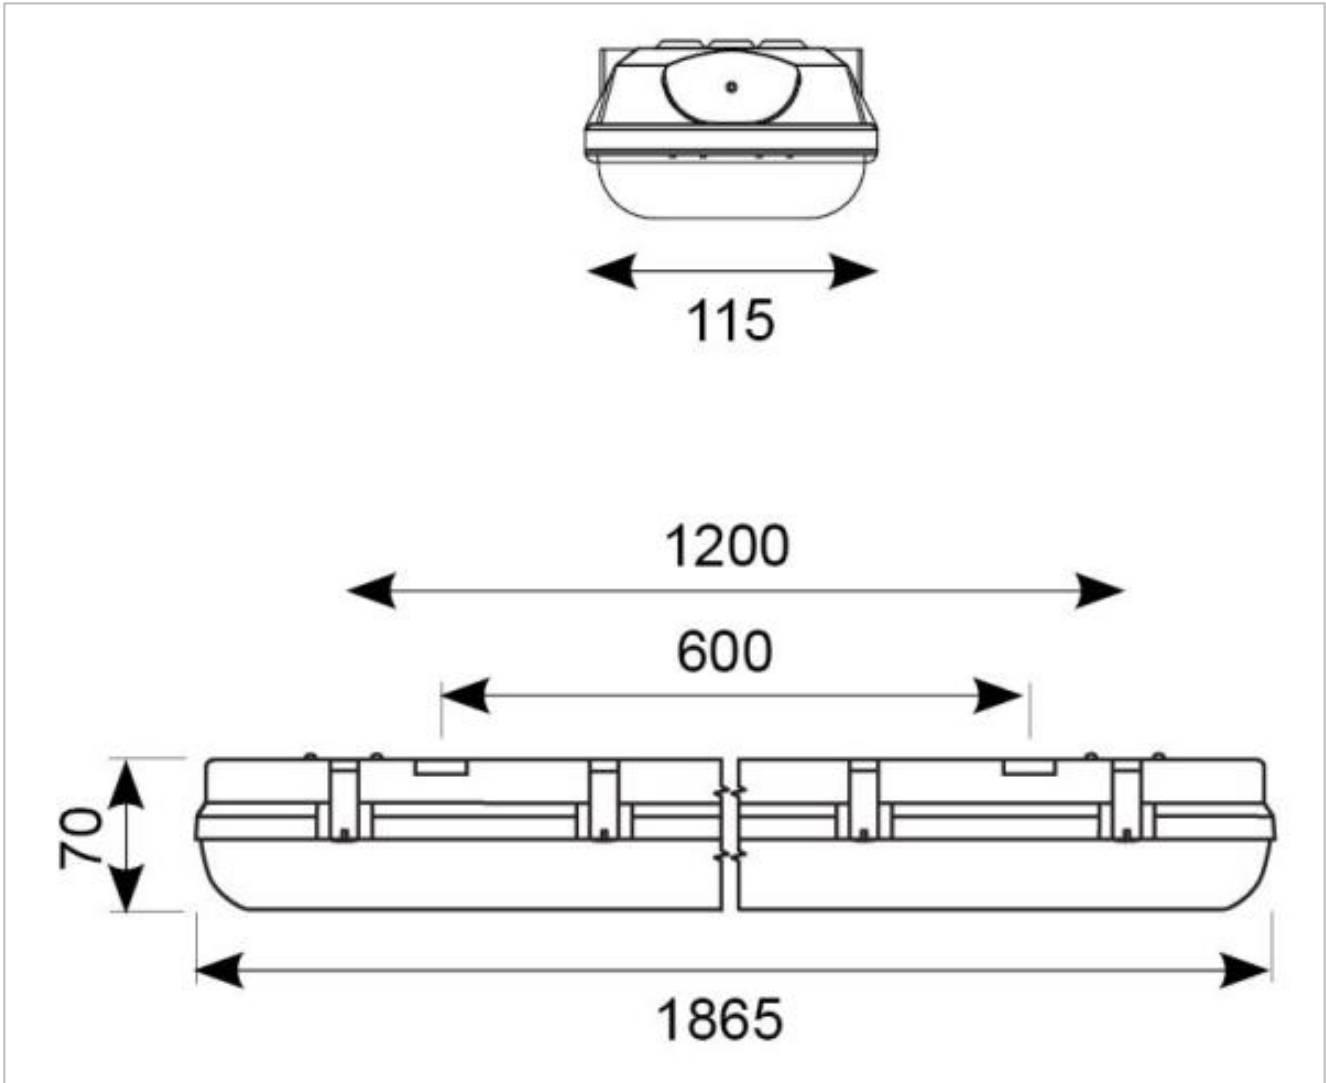

ATORPLED2X6

Tornado Pro Twin 1.8m 78W

Features

Exceeds performance of standard T5 fluorescent.

Ultra slim IP65 LED NCF linear.

Unique base design caters for multiple installation methods.

Installer friendly imbedded features aid accurate and fast installation for any application.

Tridonic LED driver as standard.

LED lifespan L80 B10 54,000 hours

General Information

Lamp Type	LED
IP Rating	IP65
IK Rating	IK07
Class Protection	1
Internal / External	Internal/External
Surface / Recessed / Suspended	Surface/Suspended
Warranty (Years)	7
CE Mark	Yes
Length (mm)	1865
Width (mm)	115
Height (mm)	70

Height/depth	70 mm
Length	1865 mm

Datasheet generated from <https://onetimepim.com> last updated Tuesday, June 23, 2020 10:39:41 AM