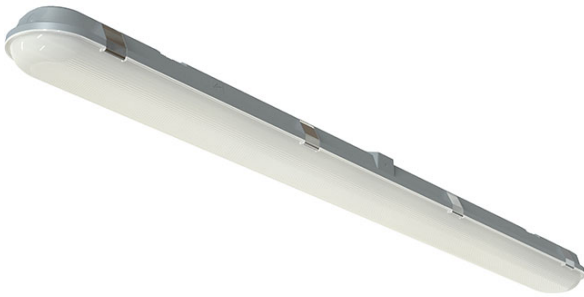

ATORPLED2X6

Tornado Pro Twin 1.8m 78W

Features

Exceeds performance of standard T5 fluorescent.

Ultra slim IP65 LED NCF linear.

Unique base design caters for multiple installation methods.

Installer friendly imbedded features aid accurate and fast installation for any application.

Quick release LED array/gear tray assembly provides the installer the means to faster installation/maintenance.

Fast latching/permanently located stainless steel side clips ensure a quick and secure connection.

Tridonic LED driver as standard.

LED lifespan L80 B10 54,000 hours

General Information

Lamp Type	LED
IP Rating	IP65
IK Rating	IK07
Class Protection	1
Internal / External	Internal/External
Surface / Recessed / Suspended	Surface/Suspended
Warranty (Years)	7
CE Mark	Yes
Length (mm)	1865
Width (mm)	115
Height (mm)	70

Technical Information

Wattage	78W
Lumens Delivered	8204lm
Lm/W	105lm
CRI	Ra 80
CCT	4000K
Input	230V
Hertz	50Hz
Operating Temp	-10°C to 40°C

Technical Data - ETIM - Ceiling-/wall luminaire (EC002892)

Suitable for wall mounting	No
Suitable for suspended mounting	Yes
Suitable for ceiling mounting	Yes
Suitable for built-in mounting	No
Suitable for surface mounting	Yes
With light source	Yes
Material housing	Plastic
Colour housing	Grey
Material cover	Plastic, opal
Nominal voltage	230-230 V
Control gear included	Yes
No dim function	Yes
Degree of protection (IP)	IP65
Impact strength	IK07
Protection class	I
Suitable for emergency lighting	No
With movement sensor	No
With light sensor	No
Max. system power	78 W
Rated luminous flux acc. IEC 62722-2-1	8204 lm
Colour of light	White
Colour temperature	4000-4000 K
Colour rendering index CRI	80-89
Luminaire efficacy	105 lm/W
Width	115 mm