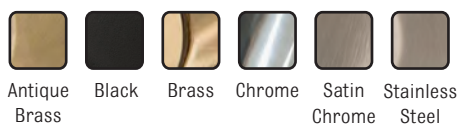

FireBreak Qr Bezels

Downlights

60 Downlights

KSRFRD352

KSRFRD353

KSRFRD354

KSRFRD355

KSRFRD359

KSRFRD369

Specifications:

- Warranty: 1 Year
- Fits all Qr non-tiltable downlights
- KSRFRD359 bezels are made from 316L grade stainless steel suitable for external applications

Construction:

Bezel – Die Cast Aluminium

Colour Options:

Classifications:

IP65

Code

Description

Code	Description
KSRFRD352	FireBreak Qr Chrome Detachable Bezel
KSRFRD353	FireBreak Qr Satin Chrome Detachable Bezel
KSRFRD354	FireBreak Qr Brass Detachable Bezel
KSRFRD355	FireBreak Qr Black Detachable Bezel
KSRFRD359	FireBreak Qr Stainless Steel Detachable Bezel
KSRFRD369	FireBreak Qr Antique Brass Detachable Bezel