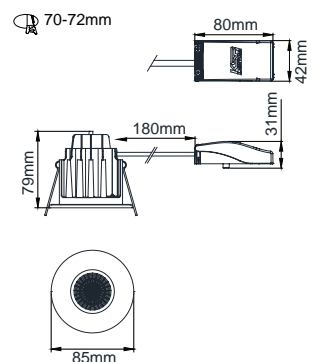

Construction:

Body – Cast Aluminium
 Bezel – Aluminium

Code

Description

KSRFRD374

Fire Rated 7W 3000K/4000K/6000K LED
 Dimmable Downlight

Colour Option:

White

Please see page 60 for colour bezel options

Classifications:

Dimensions:

KSRFRD374