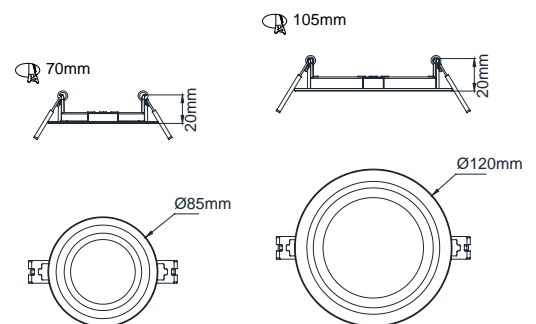

Construction:

Body – Aluminium
Lens – Polystyrene (PS)

Code

Description

Code	Description
KSR9790	Starlet 3W 4000K LED Flat Panel Downlight
KSR9790/EM	Starlet 3W 4000K Emergency LED Flat Panel Downlight
KSR9791	Starlet 6W 4000K LED Flat Panel Downlight
KSR9791/EM	Starlet 6W 4000K Emergency LED Flat Panel Downlight

Colour Option:

White

Classifications:

Dimensions:

KSR9790

KSR9791