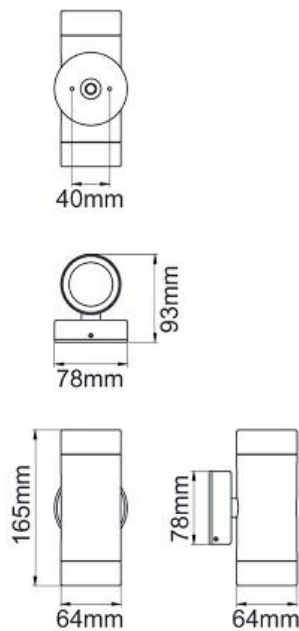

Tulua

Exterior Wall Lighting

Data Sheet

Product Information

The Tulua wall light is perfect for lighting external walls using either the single or the double up & down version.

Product Features

- 1 year warranty
- Class I
- IP65
- Single or double GU10 35W max.
- Suitable for retro fit GU10 LED lamps
- Not suitable for high saline areas
- Products supplied less lamps

Product Specification

Product Code	Product Description	Wattage (W)	Lamp Cap	Energy Efficiency Class	Protection Class
KSR1342	Tulua GU10 Single Wall Light Black	35	GU10	D	I
KSR1343	Tulua 2x GU10 Up & Down Wall Light Black	2x 35	2x GU10	D	I

Nominal voltage	220~240VAC
Operating frequency	50-60Hz
Circuit Power	35w Max Halogen
IP rating	65

Construction

Body: Aluminium
Lens: Glass

Standards

BSEN60598-1:2015 Luminaires – Part 1: General requirements and tests

In Conformity with

LVD Low voltage directive 2014/35/EU
RoHS Restriction of hazardous substances 2011/65/EU

Product Dimensions

KSR1342

KSR1343

KSR Lighting is constantly developing and improving its products. For this reason, all product descriptions in this data sheet are intended as a general guide, and KSR may change specifications from time to time in the interest of product development, without prior notification or public announcement. All descriptions in this data sheet present only general particulars of the goods to which they refer and shall not form part of any contract. Data in this guide has been obtained in controlled experimental conditions. However, KSR Lighting cannot accept any liability arising from the reliance on such data to the extent permitted.