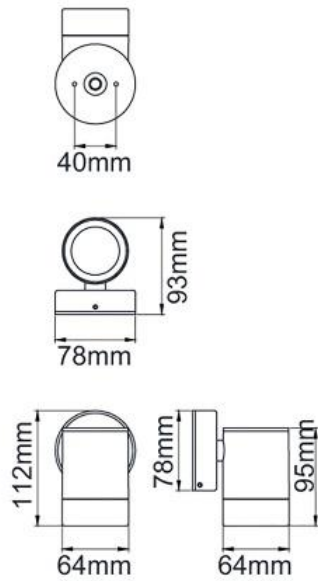

Tulua

Exterior Wall Lighting

Data Sheet

Product Information

The Tulua wall light is perfect for lighting external walls using either the single or the double up & down version.

Product Features

- 1 year warranty
- Class I
- IP65
- Single or double GU10 35W max.
- Suitable for retro fit GU10 LED lamps
- Not suitable for high saline areas
- Products supplied less lamps

Product Specification

Product Code	Product Description	Wattage (W)	Lamp Cap	Energy Efficiency Class	Protection Class
KSR1342	Tulua GU10 Single Wall Light Black	35	GU10	D	I
KSR1343	Tulua 2x GU10 Up & Down Wall Light Black	2x 35	2x GU10	D	I

Nominal voltage	220~240VAC
Operating frequency	50-60Hz
Circuit Power	35w Max Halogen
IP rating	65

Construction

Body: Aluminium
Lens: Glass

Standards

BSEN60598-1:2015 Luminaires – Part 1: General requirements and tests

In Conformity with

LVD Low voltage directive 2014/35/EU
RoHS Restriction of hazardous substances 2011/65/EU

Product Dimensions

KSR1342

KSR1343

KSR Lighting is constantly developing and improving its products. For this reason, all product descriptions in this data sheet are intended as a general guide, and KSR may change specifications from time to time in the interest of product development, without prior notification or public announcement. All descriptions in this data sheet present only general particulars of the goods to which they refer and shall not form part of any contract. Data in this guide has been obtained in controlled experimental conditions. However, KSR Lighting cannot accept any liability arising from the reliance on such data to the extent permitted.