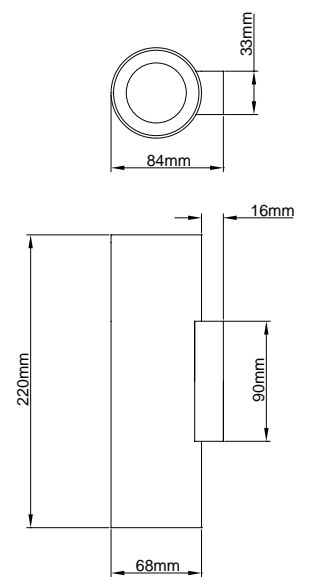

Barro Wall Lights

Wall Lights

Residential Lighting 199

KSR7253 ALU*

KSR7253 BLK*

KSR7253 WHT*

Specifications:

- Warranty: 1 Year
- GU10 50W Max
- 3 Colour options
- Suitable for GU10 LED Lamps
- *Product supplied less lamp

Construction:

Body – Aluminium

Code

KSR7253

Description

Barro Up & Down GU10 Wall Light

Colour Options:

Black Polished White
Aluminium

Classifications:

Lamp Options:

Code	Description
KSRLP932	7W 3000K 560 Lumen Dimmable LED GU10 Lamp
KSRLP933	7W 4000K 600 Lumen Dimmable LED GU10 Lamp

Dimensions:

KSR7253