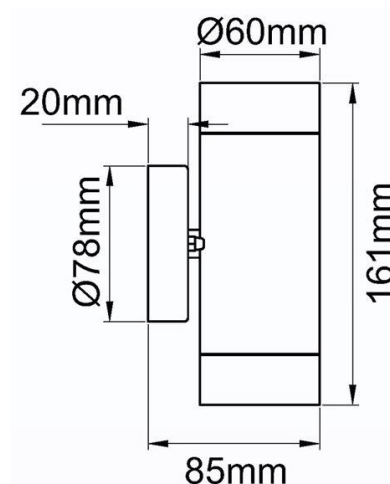

Tulua III

Exterior Wall Lighting

Data Sheet

Product Information

The Tulua III wall light is perfect for lighting external walls using either the single or the double up & down version.

Product Features

- 1 year warranty
- Class I
- IP44
- Single or double GU10 35W max.
- Suitable for retro fit GU10 LED lamps
- Not suitable for High Saline Areas
- Products supplied less lamps
- 304L Stainless Steel

Product Specification

Product Code	Product Description	Wattage	Lamp Cap	Energy Efficiency Class	Protection Class
KSR1315	Tulua III 35W GU10 Single Wall Light	35w	GU10	D	I
KSR1316	Tulua III 2x 35W GU10 Up & Down Wall Light	2x 35w	2x GU10	D	I
Lamp Options					
KSRLP932	7w 3000K 560 lumen Dimmable LED GU10 Lamp	7w	GU10 LED	A+	I
KSRLP933	7w 4000K 600 lumen Dimmable LED GU10 Lamp	7w	GU10 LED	A+	I

Nominal voltage	220~240VAC
Operating frequency	50-60Hz
Circuit Wattage	Max 35w Halogen
IP rating	44

Construction

Body: 304L Stainless Steel
Lens: Clear Glass

Standards

BSEN60598-1:2015 Luminaires – Part 1: General requirements and tests

In Conformity with

LVD Low voltage directive 2014/35/EU
RoHS Restriction of hazardous substances 2011/65/EU

Product Dimensions

KSR1315

KSR1316

KSR Lighting is constantly developing and improving its products. For this reason, all product descriptions in this data sheet are intended as a general guide, and KSR may change specifications from time to time in the interest of product development, without prior notification or public announcement. All descriptions in this data sheet present only general particulars of the goods to which they refer and shall not form part of any contract. Data in this guide has been obtained in controlled experimental conditions. However, KSR Lighting cannot accept any liability arising from the reliance on such data to the extent permitted.