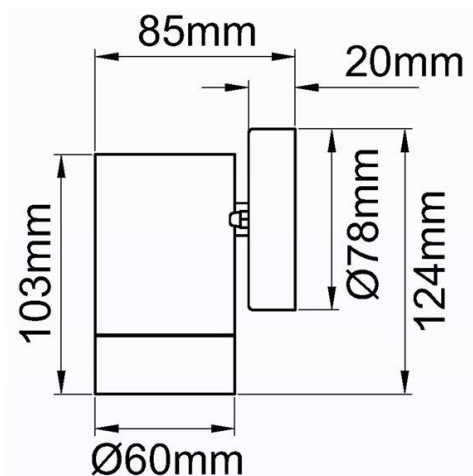

Tulua III

Exterior Wall Lighting

Data Sheet

Product Information

The Tulua III wall light is perfect for lighting external walls using either the single or the double up & down version.

Product Features

- 1 year warranty
- Class I
- IP44
- Single or double GU10 35W max.
- Suitable for retro fit GU10 LED lamps
- Not suitable for High Saline Areas
- Products supplied less lamps
- 304L Stainless Steel

Product Specification

Product Code	Product Description	Wattage	Lamp Cap	Energy Efficiency Class	Protection Class
KSR1315	Tulua III 35W GU10 Single Wall Light	35w	GU10	D	I
KSR1316	Tulua III 2x 35W GU10 Up & Down Wall Light	2x 35w	2x GU10	D	I
Lamp Options					
KSRLP932	7w 3000K 560 lumen Dimmable LED GU10 Lamp	7w	GU10 LED	A+	I
KSRLP933	7w 4000K 600 lumen Dimmable LED GU10 Lamp	7w	GU10 LED	A+	I

Nominal voltage	220~240VAC
Operating frequency	50-60Hz
Circuit Wattage	Max 35w Halogen
IP rating	44

Construction

Body: 304L Stainless Steel
Lens: Clear Glass

Standards

BSEN60598-1:2015 Luminaires – Part 1: General requirements and tests

In Conformity with

LVD Low voltage directive 2014/35/EU
RoHS Restriction of hazardous substances 2011/65/EU

Product Dimensions

KSR1315

KSR1316

KSR Lighting is constantly developing and improving its products. For this reason, all product descriptions in this data sheet are intended as a general guide, and KSR may change specifications from time to time in the interest of product development, without prior notification or public announcement. All descriptions in this data sheet present only general particulars of the goods to which they refer and shall not form part of any contract. Data in this guide has been obtained in controlled experimental conditions. However, KSR Lighting cannot accept any liability arising from the reliance on such data to the extent permitted.