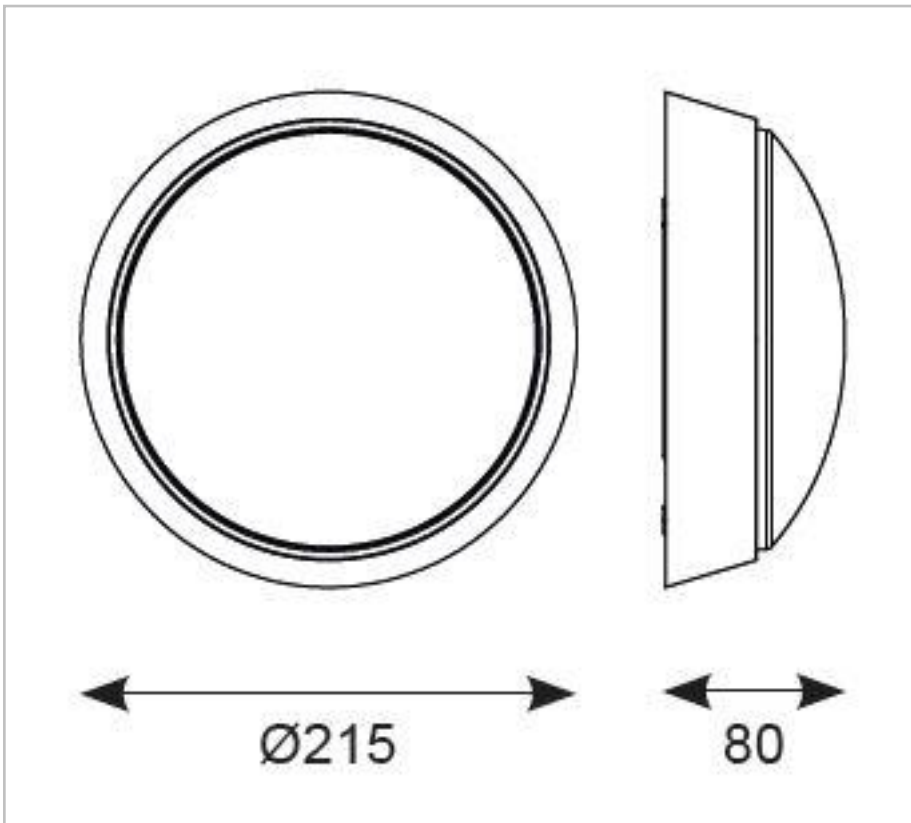

Polycarbonate opal diffuser.

LED lifespan L70 25,000 hours.

Non-dimmable.

General Information

Lamp Type	LED
Colour / Finish	Black
IP Rating	IP54
IK Rating	IK09
Class Protection	2
Internal / External	External
Surface / Recessed / Suspended	Surface
Warranty (Years)	2
CE Mark	Yes
Diameter (mm)	215
Depth (mm)	80

Technical Information

Wattage	14W
Lumens Delivered	972lm
Lm/W	70lm
CRI	Ra 80
CCT	4000K
Input	220-240V
Hertz	50/60Hz
Operating Temp	-20°C to 40°C

Technical Data - ETIM - Ceiling-/wall luminaire (EC002892)

Outer diameter

215 mm

Datasheet generated from <https://onetimepim.com> last updated Tuesday, June 23, 2020 10:36:04 AM