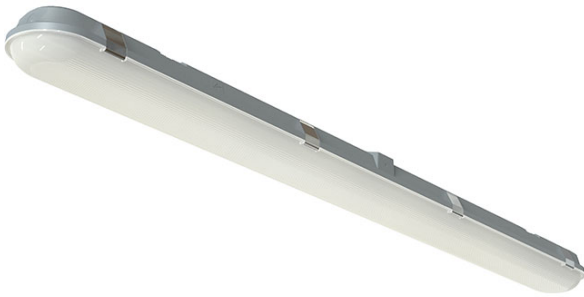

ATORPLED2X6/M3

Tornado Pro Twin 1.8m 78W Self-Test Emergency

Features

Exceeds performance of standard T5 fluorescent.

Ultra slim IP65 LED NCF linear.

Unique base design caters for multiple installation methods.

Installer friendly imbedded features aid accurate and fast installation for any application.

Quick release LED array/gear tray assembly provides the installer the means to faster installation/maintenance.

Fast latching/permanently located stainless steel side clips ensure a quick and secure connection.

Tridonic LED driver as standard.

LED lifespan L80 B10 54,000 hours

Self-test emergency as standard with Li-ion battery technology, reducing charge time and running costs.

General Information

Lamp Type	LED
Emergency	Yes
Self Test	Yes
IP Rating	IP65
IK Rating	IK07
Class Protection	1
Internal / External	Internal/External
Surface / Recessed / Suspended	Surface/Suspended
Warranty (Years)	7
CE Mark	Yes
Length (mm)	1865
Width (mm)	115
Height (mm)	70