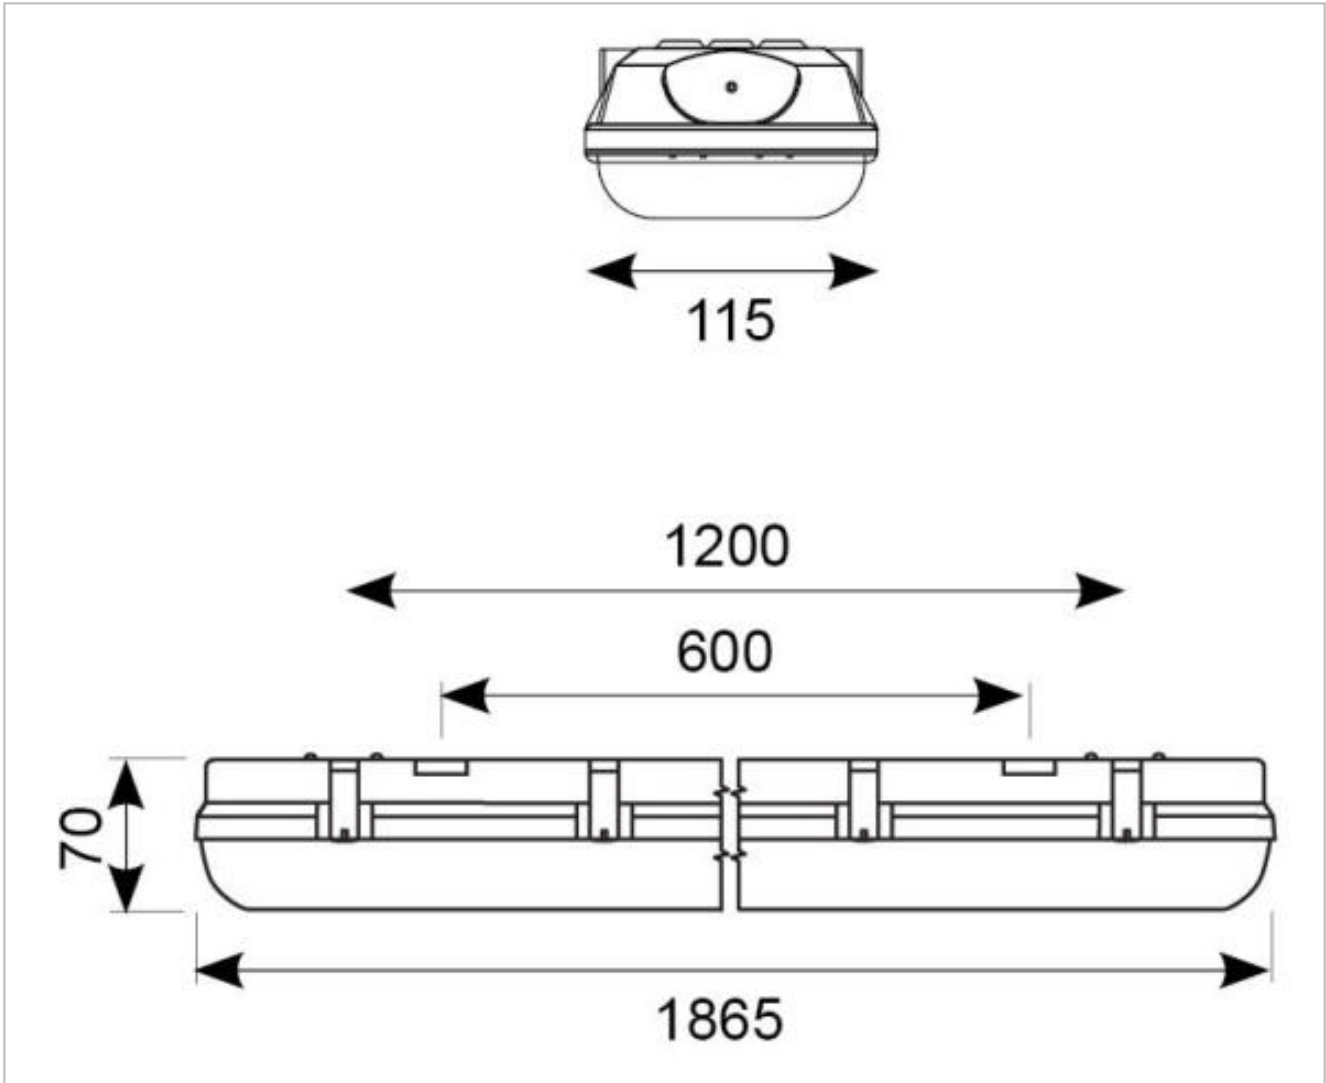

ATORPLED2X6/M3

Tornado Pro Twin 1.8m 78W Self-Test Emergency

Features

Exceeds performance of standard T5 fluorescent.

Ultra slim IP65 LED NCF linear.

Unique base design caters for multiple installation methods.

General Information

Lamp Type	LED
Emergency	Yes
Self Test	Yes
IP Rating	IP65
IK Rating	IK07
Class Protection	1
Internal / External	Internal/External
Surface / Recessed / Suspended	Surface/Suspended
Warranty (Years)	7
CE Mark	Yes
Length (mm)	1865
Width (mm)	115
Height (mm)	70

Height/depth	70 mm
Length	1865 mm

Datasheet generated from <https://onetimepim.com> last updated Tuesday, June 23, 2020 10:39:44 AM