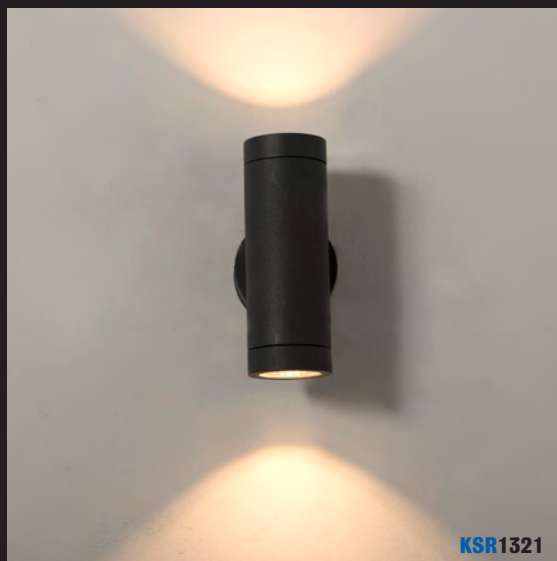

# Selva Range

Exterior Wall Lighting

306 Exterior Wall Lighting

## Construction:

Body – Aluminium  
Lens – Glass

## Description

**KSR1320**

Selva 5W 3000K LED Single Wall Light

**KSR1321**

Selva 2x 5W 3000K LED Up & Down Wall Light

## Colour Option:

Anthracite