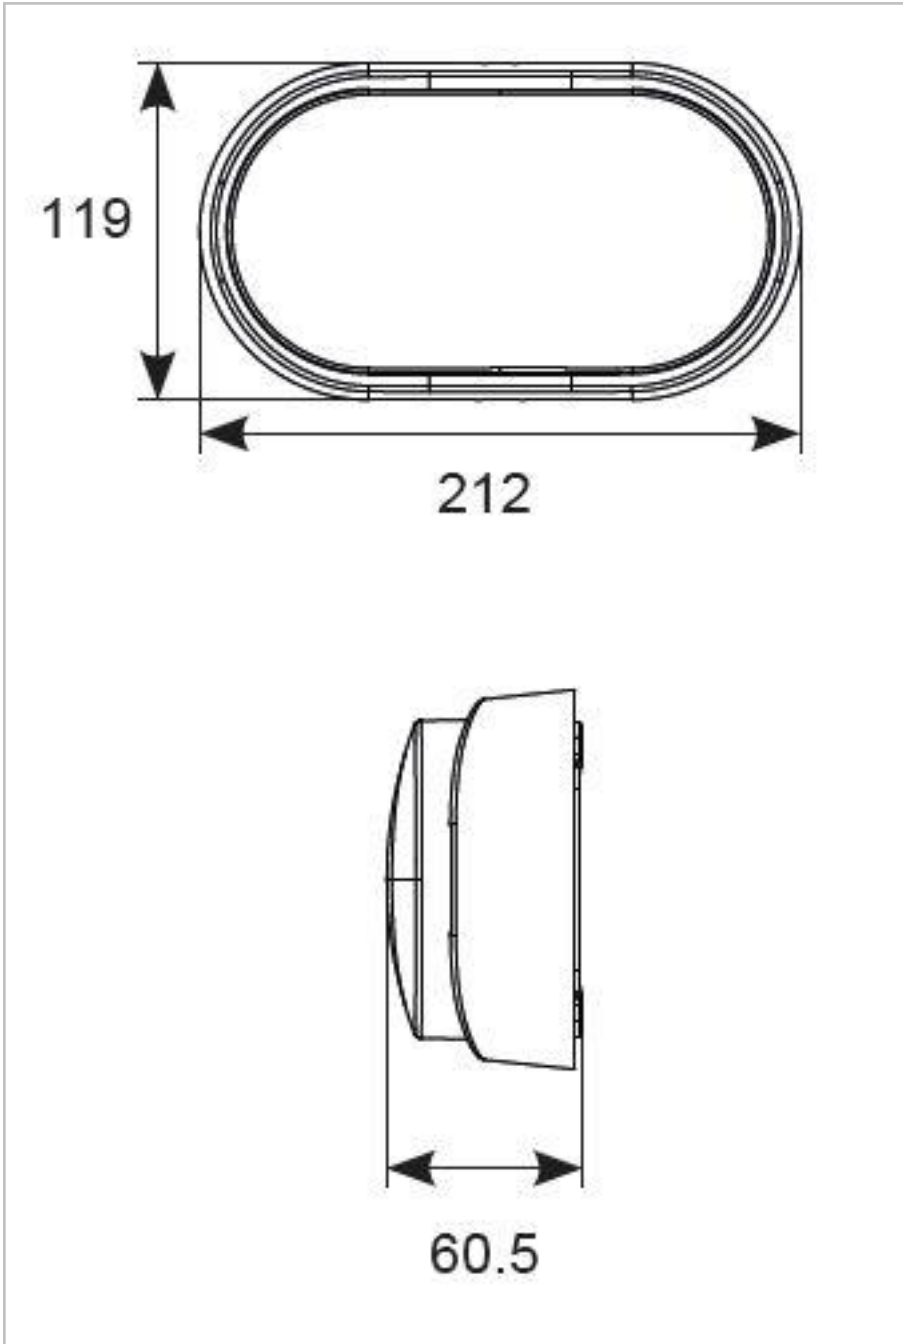

Polycarbonate opal diffuser.

LED lifespan L70 25,000 hours.

Non-dimmable.

General Information

Lamp Type	LED
Colour / Finish	White
IP Rating	IP54
IK Rating	IK09
Class Protection	2
Internal / External	External
Surface / Recessed / Suspended	Surface
Warranty (Years)	2
CE Mark	Yes
Length (mm)	212
Width (mm)	119
Depth (mm)	60.5

Height/depth 60.5 mm

Length 212 mm

Datasheet generated from <https://onetimepim.com> last updated Tuesday, June 23, 2020 10:36:07 AM