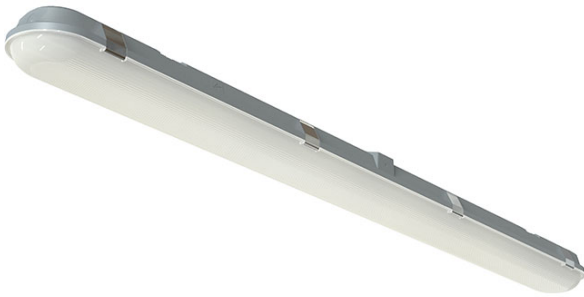

ATORPLED2X4

Tornado Pro Twin 1.2m 41W

Features

Exceeds performance of standard T5 fluorescent.

Ultra slim IP65 LED NCF linear.

Unique base design caters for multiple installation methods.

Installer friendly imbedded features aid accurate and fast installation for any application.

Quick release LED array/gear tray assembly provides the installer the means to faster installation/maintenance.

Fast latching/permanently located stainless steel side clips ensure a quick and secure connection.

Tridonic LED driver as standard.

LED lifespan L80 B10 54,000 hours

General Information

Lamp Type	LED
IP Rating	IP65
IK Rating	IK07
Class Protection	1
Internal / External	Internal/External
Surface / Recessed / Suspended	Surface/Suspended
Warranty (Years)	7
CE Mark	Yes
Length (mm)	1265
Width (mm)	115
Height (mm)	70

Technical Information

Wattage	41W
Lumens Delivered	4457lm
Lm/W	109lm
CRI	Ra 80
CCT	4000K
Input	230V
Hertz	50Hz
Operating Temp	-10°C to 40°C

Technical Data - ETIM - Ceiling-/wall luminaire (EC002892)

Suitable for wall mounting	No
Suitable for suspended mounting	Yes
Suitable for ceiling mounting	Yes
Suitable for built-in mounting	No
Suitable for surface mounting	Yes
With light source	Yes
Material housing	Plastic
Colour housing	Grey
Material cover	Plastic, opal
Nominal voltage	230-230 V
Control gear included	Yes
No dim function	Yes
Degree of protection (IP)	IP65
Impact strength	IK07
Protection class	I
Suitable for emergency lighting	No
With movement sensor	No
With light sensor	No
Max. system power	41 W
Rated luminous flux acc. IEC 62722-2-1	4457 lm
Colour of light	White
Colour temperature	4000-4000 K
Colour rendering index CRI	80-89
Luminaire efficacy	109 lm/W
Width	115 mm