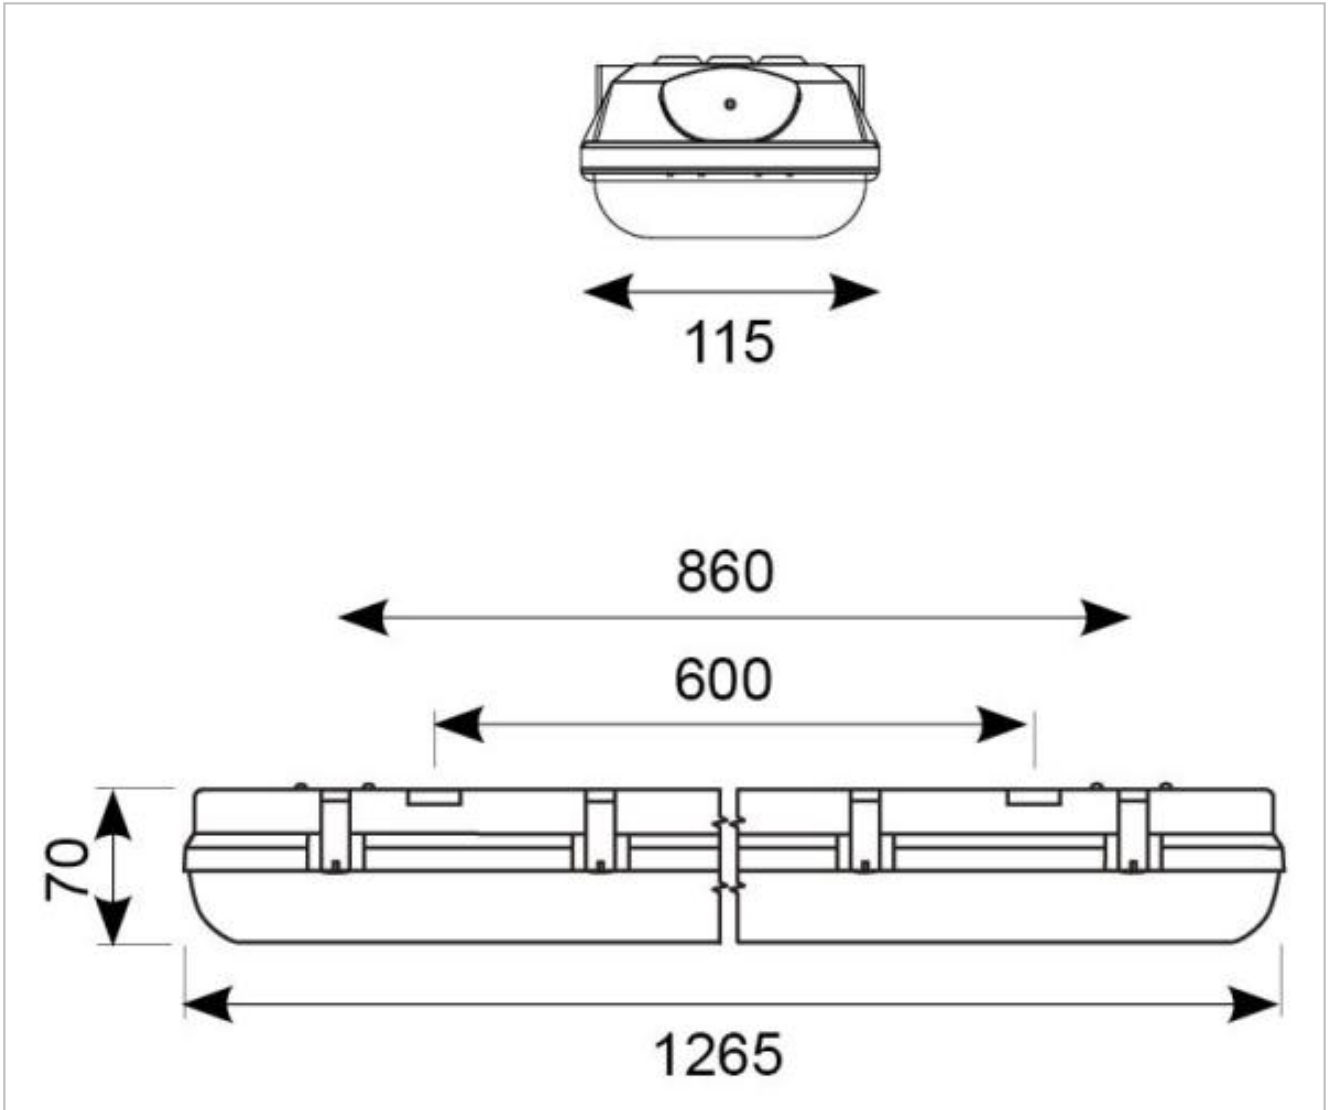

ATORPLED2X4

Tornado Pro Twin 1.2m 41W

Features

Exceeds performance of standard T5 fluorescent.

Ultra slim IP65 LED NCF linear.

Unique base design caters for multiple installation methods.

Installer friendly imbedded features aid accurate and fast installation for any application.

Tridonic LED driver as standard.

LED lifespan L80 B10 54,000 hours

General Information

Lamp Type	LED
IP Rating	IP65
IK Rating	IK07
Class Protection	1
Internal / External	Internal/External
Surface / Recessed / Suspended	Surface/Suspended
Warranty (Years)	7
CE Mark	Yes
Length (mm)	1265
Width (mm)	115
Height (mm)	70

Height/depth	70 mm
Length	1265 mm

Datasheet generated from <https://onetimepim.com> last updated Tuesday, June 23, 2020 10:39:26 AM