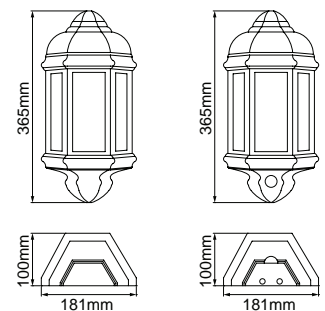

PIR Specifications:

- Detection range 130°
- Reach: 0~12m
- Time Settings: 5 sec ~ 5 mins adjustable
- Light Control: 5~2000Lux

Construction:

Body – Polycarbonate
Diffuser – Polycarbonate

Code

Description

Code	Description
KSR1151	Manta 10W LED Half Wall Lantern
KSR1152	Manta 10W LED Half Wall Lantern with PIR
KSR1157	Manta 10W LED Half Wall Lantern with Dimming PIR

Colour Options:

Black White

Classifications:

IP44

Dimensions:

KSR1151

KSR1152/57