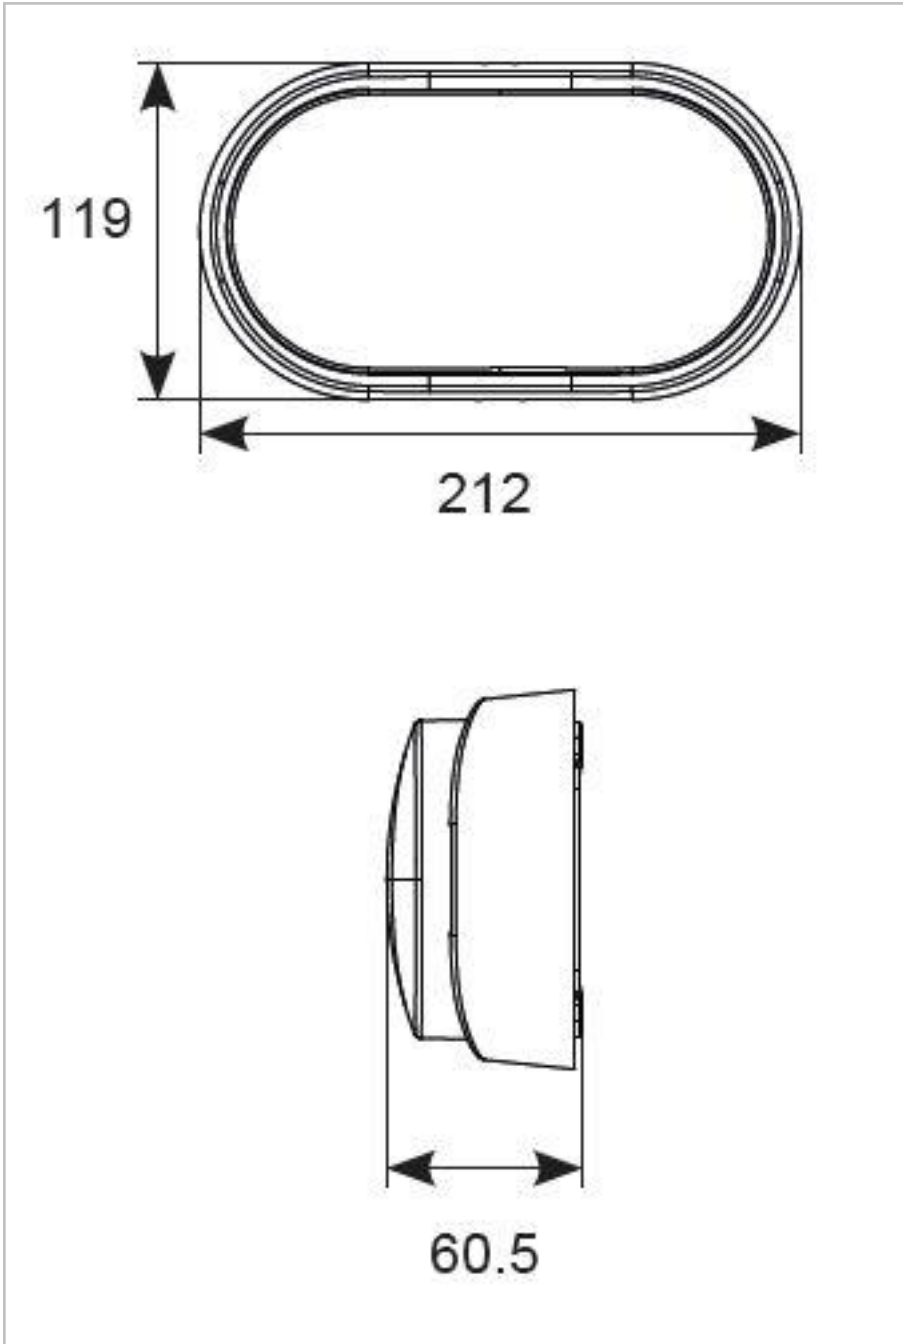

Polycarbonate opal diffuser.

LED lifespan L70 25,000 hours.

Non-dimmable.

General Information

Lamp Type	LED
Colour / Finish	Black
IP Rating	IP54
IK Rating	IK09
Class Protection	2
Internal / External	External
Surface / Recessed / Suspended	Surface
Warranty (Years)	2
CE Mark	Yes
Length (mm)	212
Width (mm)	119
Depth (mm)	60.5

Height/depth 60.5 mm

Length 212 mm

Datasheet generated from <https://onetimepim.com> last updated Tuesday, June 23, 2020 10:36:07 AM