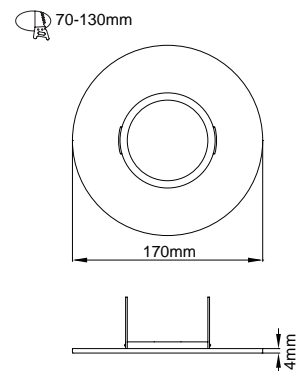

FireBreak Qr Converter Plates

Downlights

KSRFRD356

KSRFRD358*

KSRFRD357*

Specifications:

- Warranty: 1 Year
- Chrome and Satin Chrome require the purchase of the relevant bezel to complete the fitting
- Converter plates can be used with the Qr tilt downlights
- *Products shown with additional bezel options (see opposite page for bezels)
- Please note: these converter plates are not fire rated

Construction:

Bezel – Aluminium

Code

Description

KSRFRD356	FireBreak Qr Converter Plate White
KSRFRD357	FireBreak Qr Converter Plate Chrome
KSRFRD358	FireBreak Qr Converter Plate Satin Chrome

Colour Options:

Chrome Satin Chrome White

Classifications:

IP20

Dimensions:

KSRFRD356-358