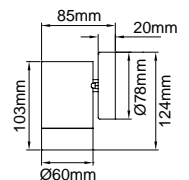

Construction:

Body – 304 Stainless Steel
Lens – Glass

Code

Description

KSR1315	Tulua III 35W GU10 Single Wall Light
KSR1316	Tulua III 2x 35W GU10 Up & Down Wall Light

Colour Option:

Stainless Steel

Classifications:

Dimensions:

KSR1315

KSR1316

Lamp Options:

Code	Description
KSRLP932	7W 3000K 560 Lumen Dimmable LED GU10 Lamp
KSRLP933	7W 4000K 600 Lumen Dimmable LED GU10 Lamp