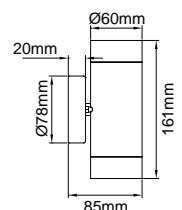

Construction:

Body – 304 Stainless Steel
Lens – Glass

Code

Description

KSR1315	Tulua III 35W GU10 Single Wall Light
KSR1316	Tulua III 2x 35W GU10 Up & Down Wall Light

Colour Option:

Stainless Steel

Classifications:

Dimensions:

KSR1315

KSR1316

Lamp Options:

Code	Description
KSRLP932	7W 3000K 560 Lumen Dimmable LED GU10 Lamp
KSRLP933	7W 4000K 600 Lumen Dimmable LED GU10 Lamp