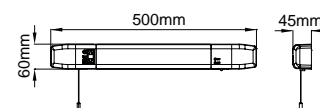

Estela Shaverlight

Bathroom Lighting

226 Residential Lighting

Specifications:

- Warranty: 2 Years
- 8W 4000K LED
- 4000K - 560 Lumens
- CRI: Ra84
- 110V/240V Shaver Output
- Non-dimmable

Construction:

Body – Polycarbonate
Rim – Opal Polycarbonate

Code

Description

KSR6175

Estela 8W 4000K LED Shaverlight

Colour Options:

Chrome White

Classifications:

Dimensions: