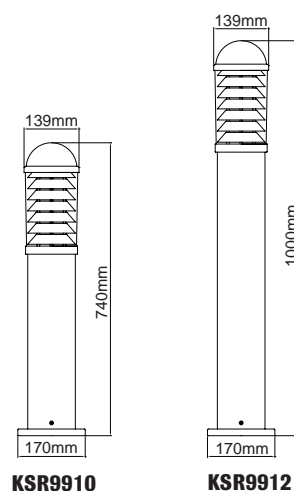

KSR9910

KSR9912

Specifications:

- Warranty: 1 Year
- E27 20W or 23W Max
- The Coria bollards come complete with a concrete kit
- Optional root kit available to order as listed below
- Products supplied less lamp

Construction:

Body – Cast & Extruded Aluminium
Diffuser – Clear PMMA

Code

Description

KSR9910	Coria E27 740mm Bollard
KSR9912	Coria E27 1000mm Bollard

Colour Option:

Black

Classifications:

Dimensions:

Optional Accessories:

Code	Description
KSR9914	Coria Root Mounting Kit