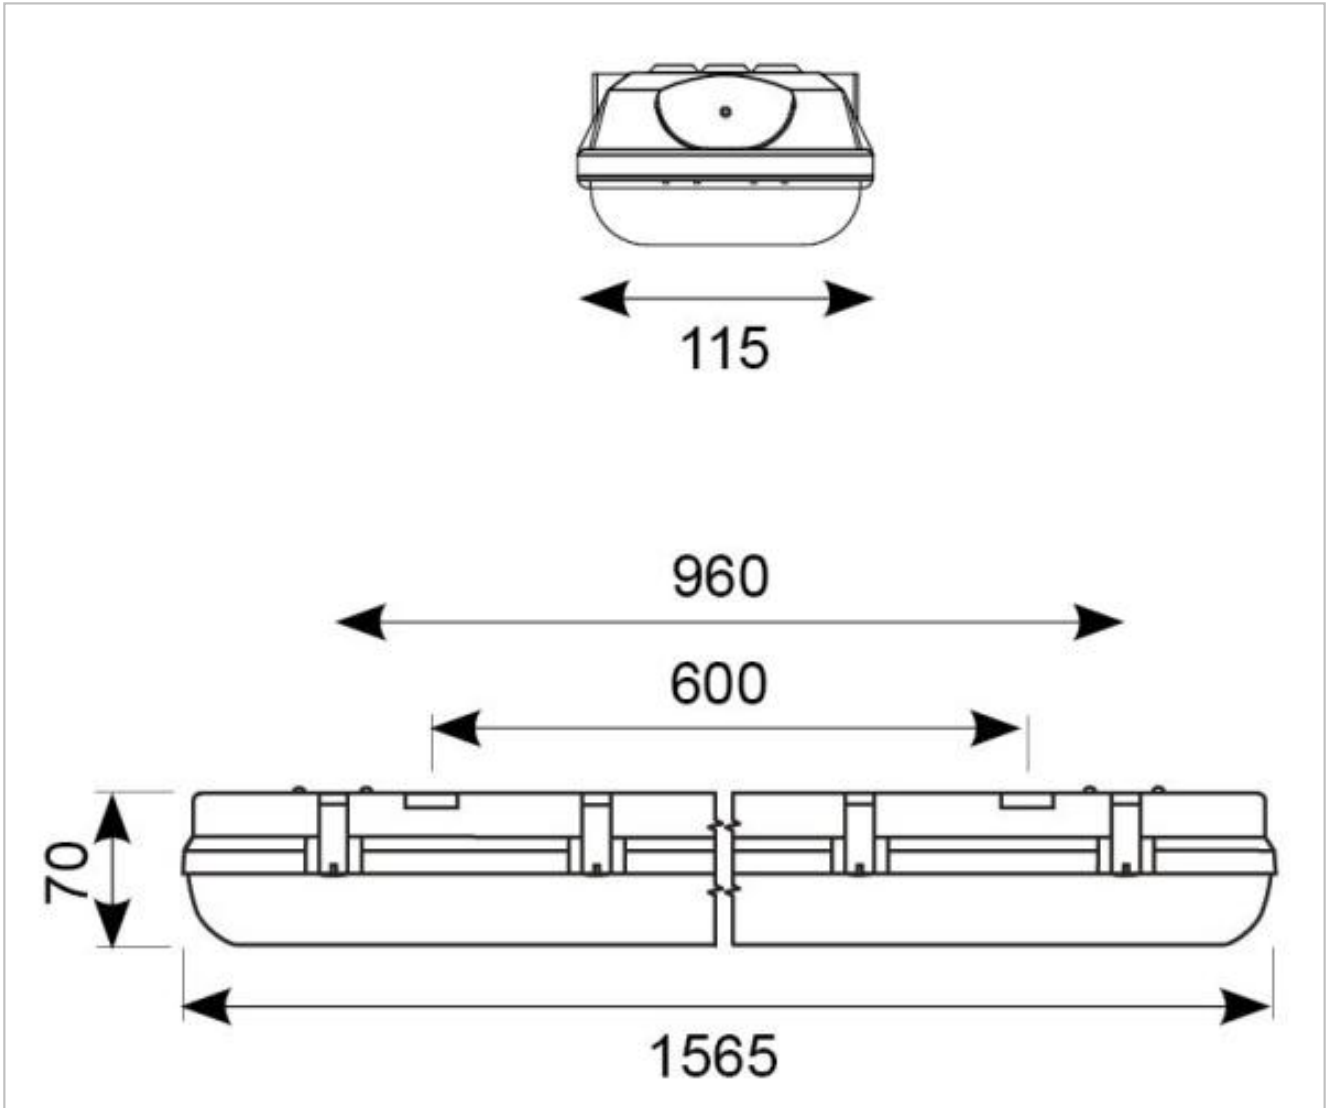

## Features

Exceeds performance of standard T5 fluorescent.

Ultra slim IP65 LED NCF linear.

Unique base design caters for multiple installation methods.

Installer friendly imbedded features aid accurate and fast installation for any application.

## General Information

Lamp Type	LED
IP Rating	IP65
IK Rating	IK07
Class Protection	1
Internal / External	Internal/External
Surface / Recessed / Suspended	Surface/Suspended
Warranty (Years)	7
CE Mark	Yes
Length (mm)	1565
Width (mm)	115
Height (mm)	70

Height/depth	70 mm
Length	1565 mm

Datasheet generated from <https://onetimepim.com> last updated Tuesday, June 23, 2020 10:39:35 AM