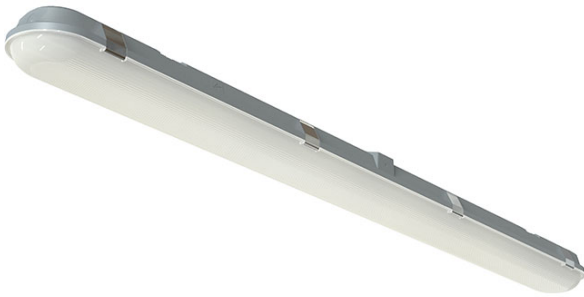

## ATORPLED2X5

Tornado Pro Twin 1.5m 61W

## Features

Exceeds performance of standard T5 fluorescent.

Ultra slim IP65 LED NCF linear.

Unique base design caters for multiple installation methods.

Installer friendly imbedded features aid accurate and fast installation for any application.

Quick release LED array/gear tray assembly provides the installer the means to faster installation/maintenance.

Fast latching/permanently located stainless steel side clips ensure a quick and secure connection.

## General Information

Lamp Type	LED
IP Rating	IP65
IK Rating	IK07
Class Protection	1
Internal / External	Internal/External
Surface / Recessed / Suspended	Surface/Suspended
Warranty (Years)	7
CE Mark	Yes
Length (mm)	1565
Width (mm)	115
Height (mm)	70