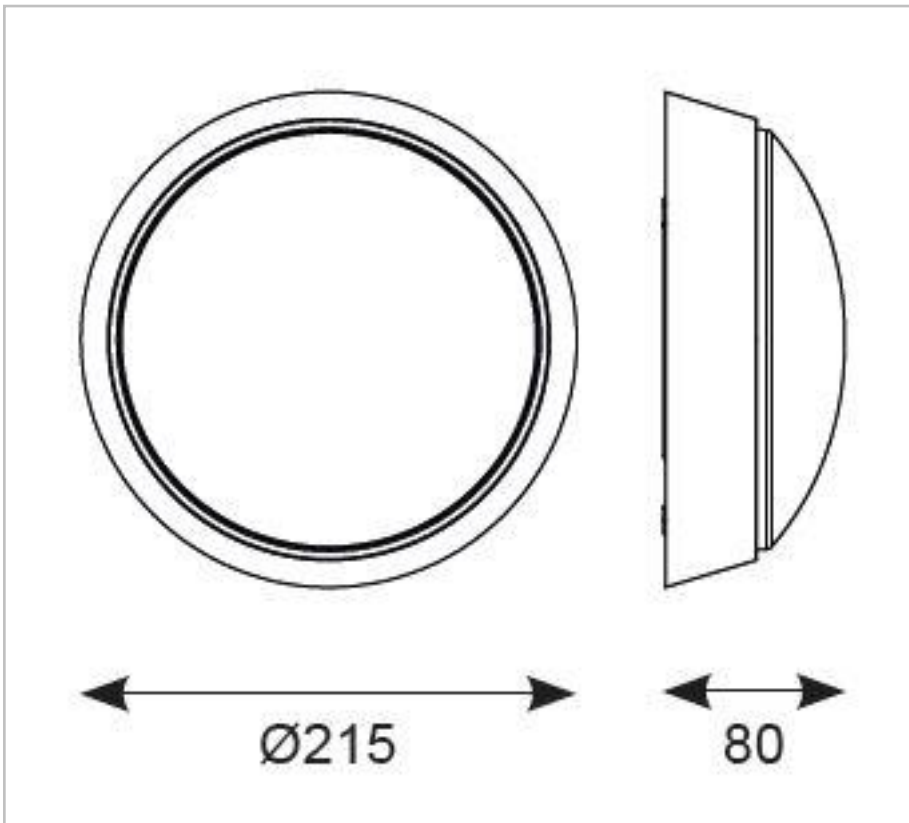

## General Information

Lamp Type	LED
Colour / Finish	Black
IP Rating	IP54
IK Rating	IK09
Class Protection	2
Internal / External	External
Surface / Recessed / Suspended	Surface
Warranty (Years)	2
CE Mark	Yes
Diameter (mm)	215
Depth (mm)	80

Outer diameter

215 mm

Datasheet generated from <https://onetimepim.com> last updated Tuesday, June 23, 2020 10:36:04 AM