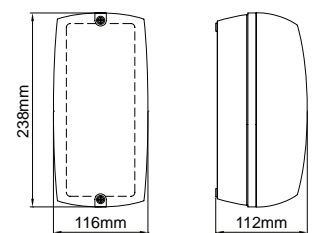

Monda LED

Exterior Bulkheads

Exterior Bulkheads 275

KSR1170 CLEAR

KSR1170 RED

KSR1170 OPAL

Specifications:

- Warranty: 2 Years
- 7W 4000K LED
- Clear - 517 Lumens
- Opal - 366 Lumens
- Red - 70 Lumens
- Clear CRI: Ra84
- Opal CRI: Ra85
- Red CRI: Ra69
- Multiple entry points (Top, bottom and rear)
- 3 Different Diffuser options: Clear, Red, Opal

Construction:

Body – Polycarbonate
Diffuser – Polycarbonate

Code

Description

KSR1170

Monda 7W 4000K LED Polycarbonate Bulkhead

Colour Option:

Black
Base

Classifications:

Dimensions:

KSR1170