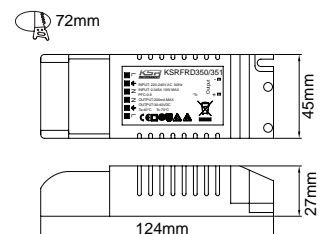

FireBreak Qr10

Downlights

Specifications:

- Warranty: 3 Years
- 8.8W 3000K or 4000K LED
- 3000K - 751 Lumens
- 4000K - 807 Lumens
- 3000K - 88.6 Lumens per circuit watt
- 4000K - 91.7 Lumens per circuit watt
- CRI: Ra84
- Life expectancy up to 40,000 hours
- Beam Angle: 46°
- Dimmable
- Available in Emergency
- Please see website for recommended dimmers: www.ksrlighting.com

Construction:

Body – Cast Aluminium
Bezel – Aluminium

Code

Description

KSRFRD350	Fire Rated 8.8W 3000K LED Dimmable Downlight
KSRFRD350/EM	Fire Rated 8.8W 3000K LED Emergency Dimmable Downlight
KSRFRD351	Fire Rated 8.8W 4000K LED Dimmable Downlight
KSRFRD351/EM	Fire Rated 8.8W 4000K LED Emergency Dimmable Downlight

Colour Option:

White

Please see page 60 for colour bezel options

Classifications:

Dimensions:

KSRFRD350-351