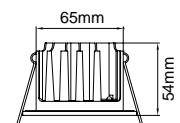

Colour Option:

White

Please see page 60 for colour bezel options

Classifications:

Dimensions:

KSRFRD350-351