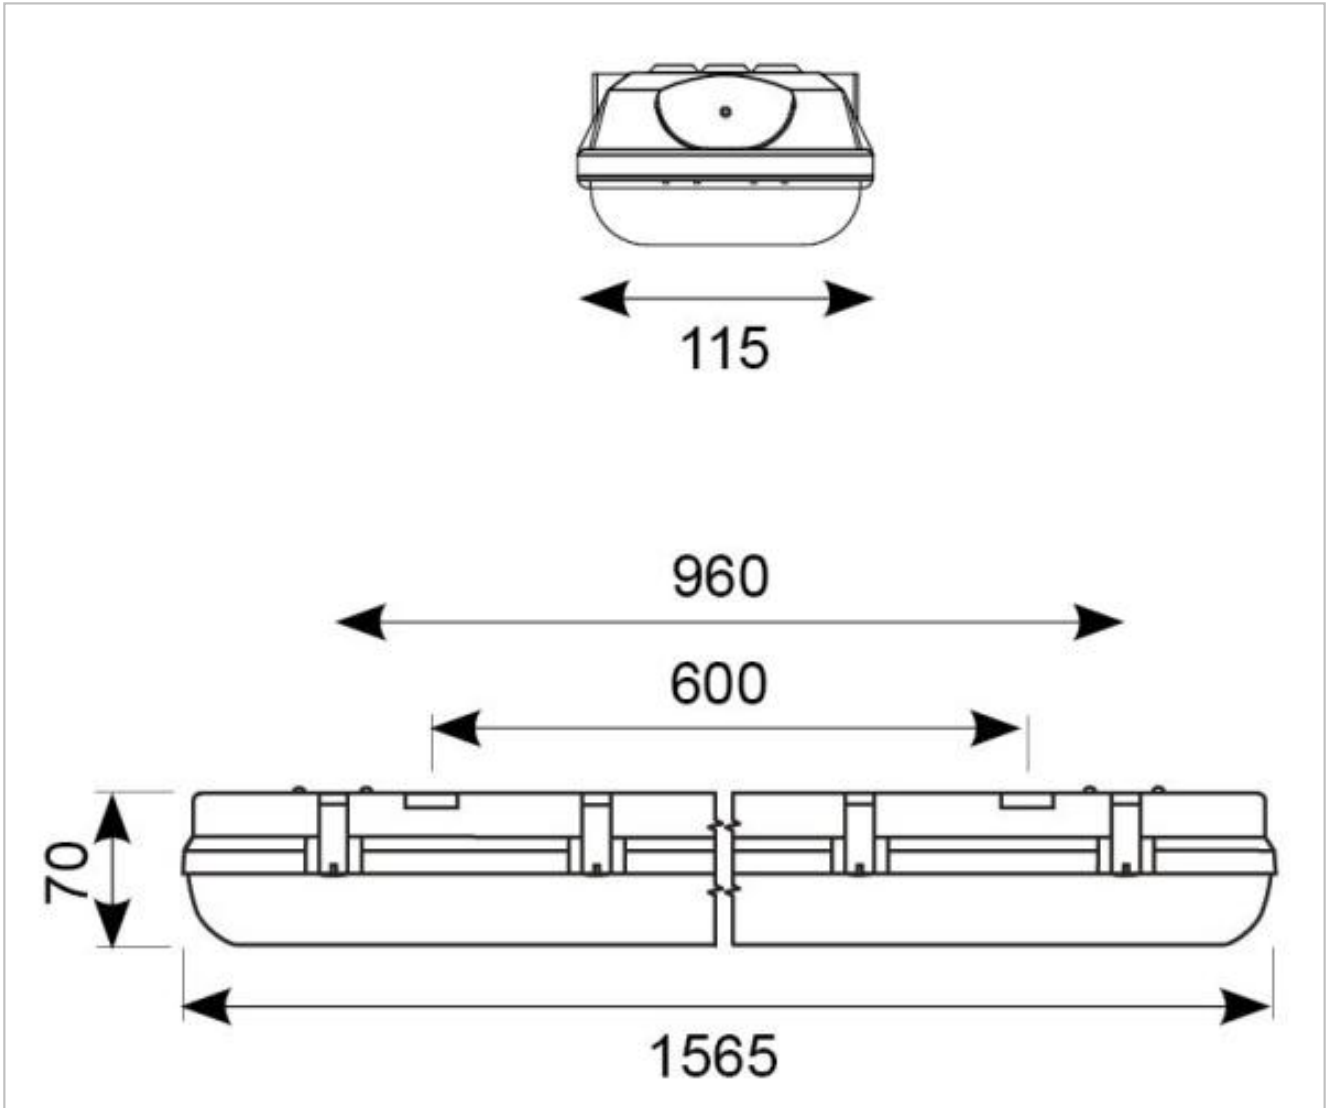

ATORPLED2X5/OCTO

Tornado Pro Twin 1.5m 61W OCTO Smart Control

Features

Exceeds performance of standard T5 fluorescent.

Ultra slim IP65 LED NCF linear.

Unique base design caters for multiple installation methods.

Fast latching/permanently located stainless steel side clips ensure a quick and secure connection.

Tridonic LED driver as standard.

LED lifespan L80 B10 54,000 hours

General Information

Lamp Type	LED
OCTO Smart Control	Yes
IP Rating	IP65
IK Rating	IK07
Class Protection	1
Internal / External	Internal/External
Surface / Recessed / Suspended	Surface/Suspended
Warranty (Years)	7
CE Mark	Yes
Length (mm)	1565
Width (mm)	115
Height (mm)	70

Height/depth	70 mm
Length	1565 mm

Datasheet generated from <https://onetimepim.com> last updated Tuesday, June 23, 2020 10:39:38 AM