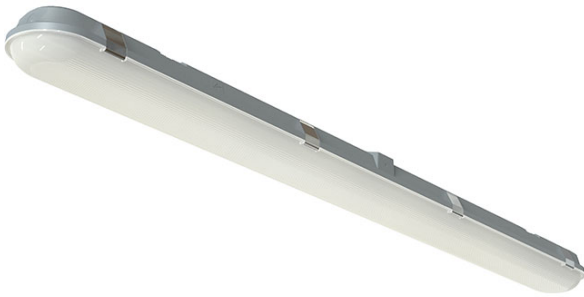

ATORPLED2X5/OCTO

Tornado Pro Twin 1.5m 61W OCTO Smart Control

Features

Exceeds performance of standard T5 fluorescent.

Ultra slim IP65 LED NCF linear.

Unique base design caters for multiple installation methods.

Installer friendly imbedded features aid accurate and fast installation for any application.

Quick release LED array/gear tray assembly provides the installer the means to faster installation/maintenance.

Fast latching/permanently located stainless steel side clips ensure a quick and secure connection.

Tridonic LED driver as standard.

LED lifespan L80 B10 54,000 hours

General Information

Lamp Type	LED
OCTO Smart Control	Yes
IP Rating	IP65
IK Rating	IK07
Class Protection	1
Internal / External	Internal/External
Surface / Recessed / Suspended	Surface/Suspended
Warranty (Years)	7
CE Mark	Yes
Length (mm)	1565
Width (mm)	115
Height (mm)	70

Technical Information

Wattage	61W
Lumens Delivered	6314lm
Lm/W	104lm
CRI	Ra 80
CCT	4000K
Input	230V
Hertz	50Hz
Operating Temp	-10°C to 40°C

Technical Data - ETIM - Ceiling-/wall luminaire (EC002892)

Suitable for wall mounting	No
Suitable for suspended mounting	Yes
Suitable for ceiling mounting	Yes
Suitable for built-in mounting	No
Suitable for surface mounting	Yes
With light source	Yes
Material housing	Plastic
Colour housing	Grey
Material cover	Plastic, opal
Nominal voltage	230-230 V
Control gear included	Yes
No dim function	Yes
Degree of protection (IP)	IP65
Impact strength	IK07
Protection class	I
Suitable for emergency lighting	No
With movement sensor	No
With light sensor	No
Max. system power	61 W
Rated luminous flux acc. IEC 62722-2-1	6314 lm
Colour of light	White
Colour temperature	4000-4000 K
Colour rendering index CRI	80-89
Luminaire efficacy	104 lm/W
Width	115 mm