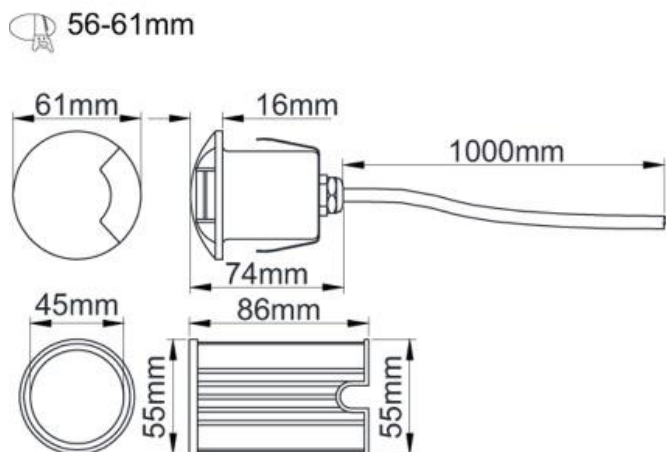

# Product Specification

Product Code	Product Description	Wattage (W)	CCT (K)	Energy Efficiency Class	Protection Class
KSR1370	Villas Mini 3W 3000K LED One Way Ground/Wall Light Stainless Steel Wall Light	3	3000	A	I
KSR1371	Villas Mini 3W 3000K LED Two Way Ground/Wall Light Stainless Steel Wall Light	3	3000	A	I
KSR1372	Villas Mini 3W 3000K LED Three Way Ground/Wall Light Stainless Steel Wall Light	3	3000	A	I
KSR1373	Villas Mini 3W 3000K LED Four Way Ground/Wall Light Stainless Steel Wall Light	3	3000	A	I
KSR1374	Villas Mini 3W 4000K LED One Way Ground/Wall Light Stainless Steel Wall Light	3	4000	A	I
KSR1375	Villas Mini 3W 4000K LED Two Way Ground/Wall Light Stainless Steel Wall Light	3	4000	A	I
KSR1376	Villas Mini 3W 4000K LED Three Way Ground/Wall Light Stainless Steel Wall Light	3	4000	A	I
KSR1377	Villas Mini 3W 4000K LED Four Way Ground/Wall Light Stainless Steel Wall Light	3	4000	A	I

## Construction

Body: 304 Stainless Steel  
Lens: Glass

# Product Dimensions