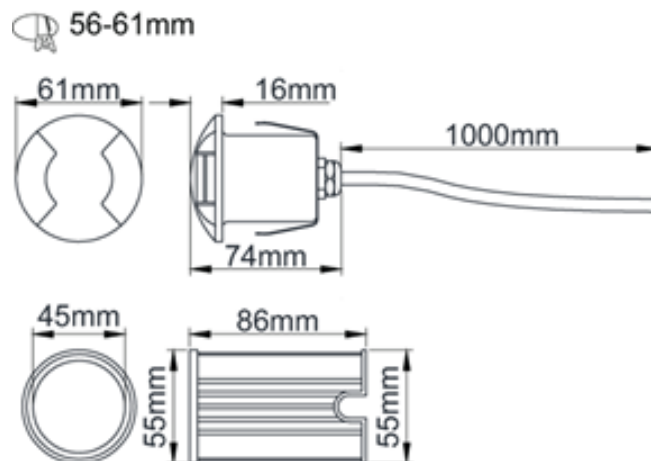

## Construction

Body: 304 Stainless Steel  
Lens: Glass

# Product Dimensions