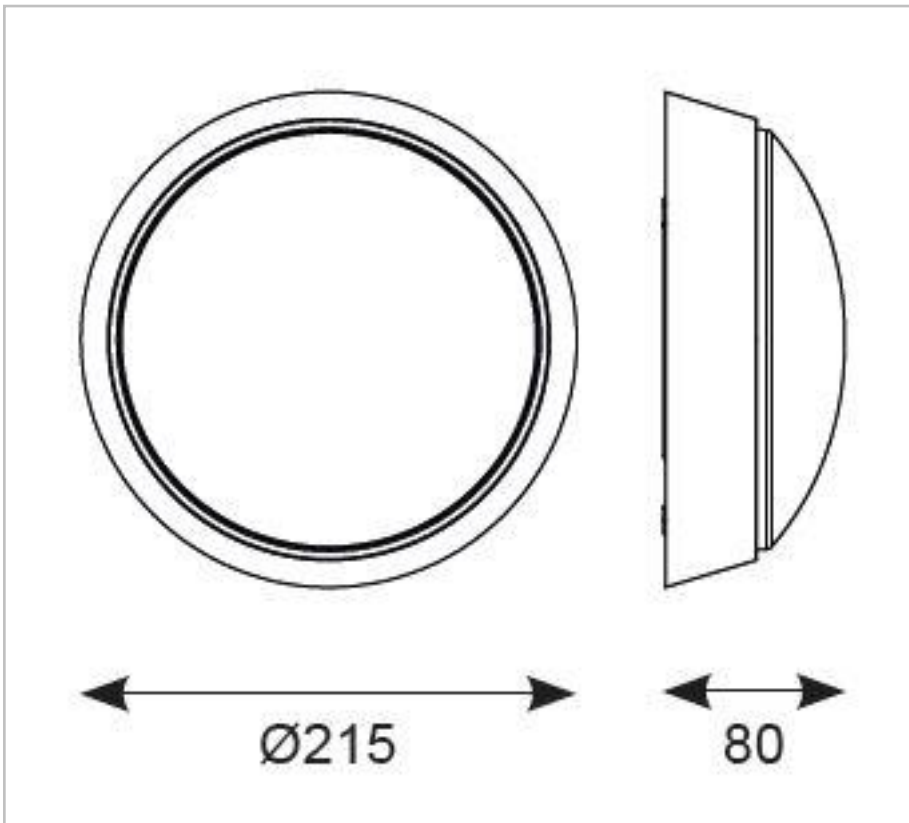

## General Information

Lamp Type	LED
Colour / Finish	White
IP Rating	IP54
IK Rating	IK09
Class Protection	2
Internal / External	External
Surface / Recessed / Suspended	Surface
Warranty (Years)	2
CE Mark	Yes
Diameter (mm)	215
Depth (mm)	80

Outer diameter

215 mm

Datasheet generated from <https://onetimepim.com> last updated Tuesday, June 23, 2020 10:36:07 AM