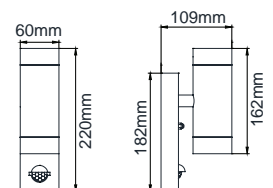

Construction:

Body – 304 Stainless Steel (KSR1340-1)
Aluminium (KSR1347/8)
Lens – Glass

PIR Settings:

- Switch Time: 12 seconds to 4 minutes
- Range: 9m when mounted at 4m
- Viewing Angle: 110°
- Minimum on Lux: 9 Lux

Colour Options:

Black Stainless Steel

Classifications:

Lamp Options:

Code	Description
KSRLP932	7W 3000K 560 Lumen Dimmable LED GU10 Lamp
KSRLP933	7W 4000K 600 Lumen Dimmable LED GU10 Lamp

Code

Description

KSR1340	Tulua III GU10 PIR Single Wall Light Stainless Steel
KSR1341	Tulua III 2x GU10 PIR Up & Down Wall Light Stainless Steel
KSR1347	Tulua III GU10 PIR Single Wall Light Black
KSR1348	Tulua III 2x GU10 PIR Up & Down Wall Light Black

Dimensions:

KSR1340/47

KSR1341/48