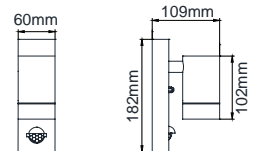

Construction:

Body – 304 Stainless Steel (KSR1340-1)
Aluminium (KSR1347/8)
Lens – Glass

PIR Settings:

- Switch Time: 12 seconds to 4 minutes
- Range: 9m when mounted at 4m
- Viewing Angle: 110°
- Minimum on Lux: 9 Lux

Dimensions:

KSR1340/47

KSR1341/48