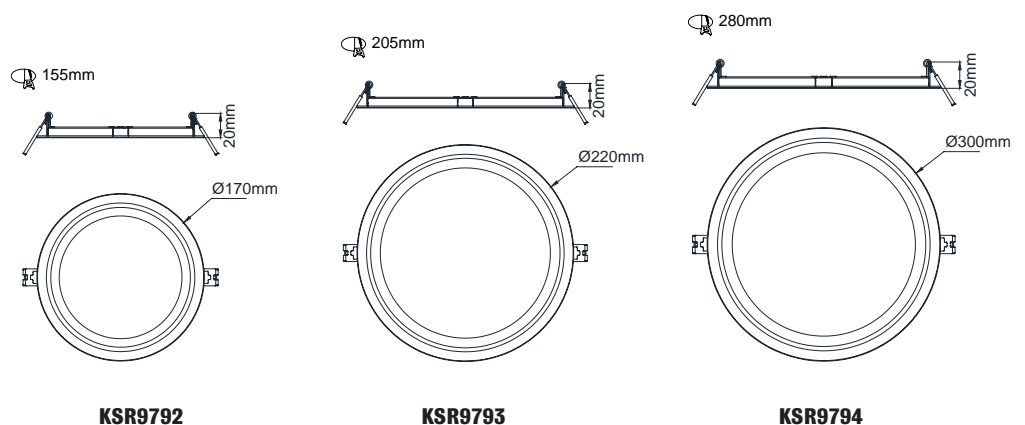

Starlet Flat Panel LED Downlights

Commercial Lighting

Commercial Lighting 127

Specifications:

- Warranty: 3 Years
- 12W, 18W or 24W 4000K LED
- 12W - 820 Lumens
- 18W - 1350 Lumens
- 24W - 1650 Lumens
- CRI: Ra80
- Beam angle: 120°
- Non-dimmable
- Ultra slim 20mm profile
- Supplied complete with driver
- Available to order in Dali and Switch Dim
- Available to order in Emergency
- Life expectancy up to 40,000 hours

Construction:

Body – Aluminium
Lens – Polystyrene (PS)

Colour Option:

White

Classifications:

Dimensions:

Code

Description

Code	Description
KSR9792	Starlet 12W 4000K LED Flat Panel Downlight
KSR9792/EM	Starlet 12W 4000K Emergency LED Flat Panel Downlight
KSR9793	Starlet 18W 4000K LED Flat Panel Downlight
KSR9793/EM	Starlet 18W 4000K Emergency LED Flat Panel Downlight
KSR9794	Starlet 24W 4000K LED Flat Panel Downlight
KSR9794/EM	Starlet 24W 4000K Emergency LED Flat Panel Downlight