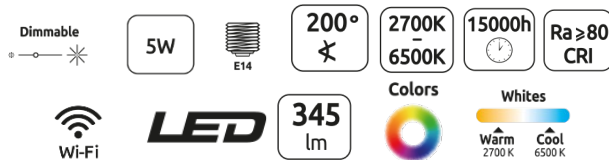

DATA SHEET

L2HE145W

Description

The Wi-Fi connected E14 lamp uses LEDs to change the light to suit your mood. Choose white (CCT 2700 – 6500K) or one of 16 million colour variations. Group multiple lights together and simply control the lighting in one room or the whole house – alternatively, control each light individually. No hub required – control via app or voice.

Features

- Power: 4.5W 345lm (0.5W standby)
- Colour: RGB + CCT 2700 – 6500K
- Lifespan: 15000H
- Beam Angle: 200°
- Dimmable
- Linear Driver
- RA: >80
- PF: >0.5
- Voice Control

Requires App:

Technical Specification

- Complies with:
- **EN61000**
- **EN301489**

Dimensions

	Weight (KG)	Diameter / Height (mm)	Length (mm)	Width (mm)
Product	0.031	37	105	
Product (in packaging)	0.048	110	39	39
Display (12)	0.647	115	90	252
Outer (36)	2.200	290	270	140