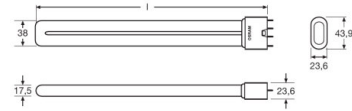

DULUX L 40 W/840 2G11

Product code 4050300279909

	2G11
	533.0 mm
	17.5 mm
	-
W	40.00 W
lm	3500 lm
	-
	-
	3500 lm
	3500 lm
cd	-
K	4000 K
COLOUR	LUMILUX Cool White
R_a	80...89
t [h]	20000 h
	Yes
V	-
Hz	-

	-
	-
	-
	-
	-
Hg	2.5 mg
	A+
kWh/1000 h	44 kWh/1000h