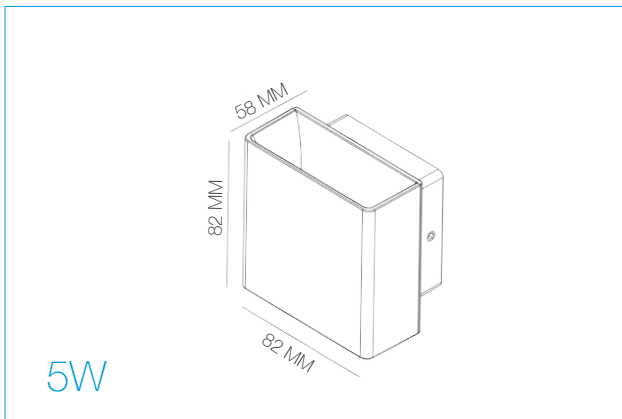

## TECHNICAL DATASHEET

AWL06  
5W LED DECORATIVE WALL LIGHT

### PRODUCT FEATURES

- Non-Corrosive Powder Coat Finish
- Cast Aluminium Body
- Up / Down Lighting
- High Output LED
- Available in Matt White and Anthracite
- Driverless Tecnology

PRODUCT CODE	AWL06/WH	AWL06/BK
Consumption	5W (1x5w)	5W (1x5w)
Lumens	140 lm	140 lm
Colour Temperature	3000K	3000K
Beam Angle	61°	61°
CRI	>80	>80
IP	IP54	IP54
Lifetime (Hours to lm70)	25,000 h	25,000 h
Voltage	200-240 V AC	200-240 V AC
Temperature	-20°C ~ 55°C	-20°C ~ 55°C