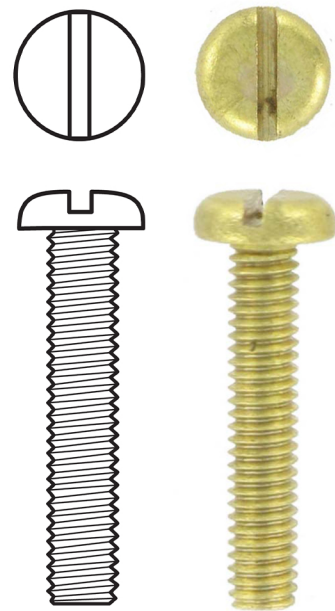

BPR46 - SLOT PAN SCREW BRASS

Description:

Brass self-coloured slot pan screws that come in a range of sizes.

Finish:

Self Colour

Standard:

DIN 85

Material:

Brass

Additional Notes:

This slot pan screw comes in a range of sizes. Shown in the table below.

OTHER RELATED IMAGES

Code	Size
BPR46	M4 x 6
BPR48	M4 x 8
BPR410	M4 x 10
BPR412	M4 x 12
BPR416	M4 x 16
BPR420	M4 x 20
BPR425	M4 x 25
BPR430	M4 x 30
BPR435	M4 x 35
BPR440	M4 x 40
BPR450	M4 x 50
BPR460	M4 x 60
BPR475	M4 x 75