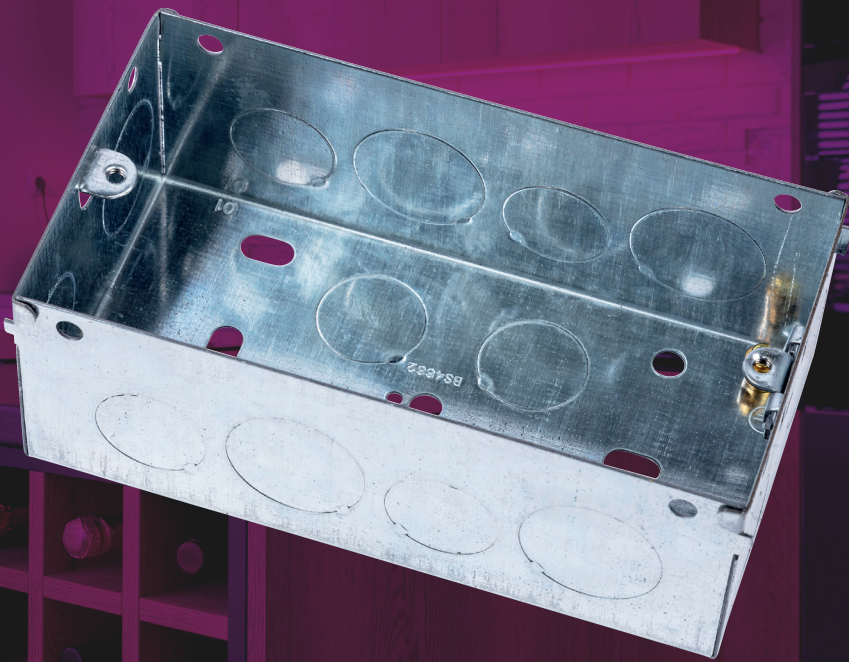

niglon

Wiring Accessories

SB1

Metal Switch & Socket Box

47mm 2 gang fitted with
1 adjustable & 1 fixed lug

Technical Specifications

Supply Voltage	230/240V ~ 50Hz
Switching Rating	16A Resistive / 6A Inductive
Switching Operations	96 per 24 hours at 15 minute intervals
Ambient Temperature	- 10 °C to 50 °C