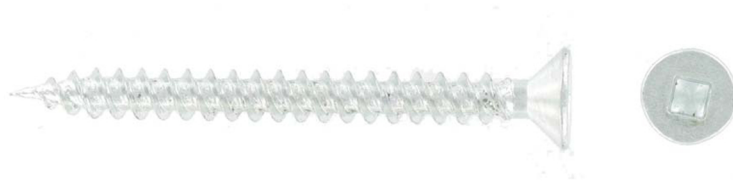

HL08050 - SQUARE DRIVE CSK TWINTHREAD WOODSCREW

Description:

Steel twinthread woodscrew with a bright zinc plate finish

Finish:

Bright Zinc Plate

Material:

Steel C1022, Case Hardened

Additional Notes:

This screw comes in a range of sizes, from 8 x 1/2" to 10 x 3"

OTHER RELATED IMAGES

All sizes 'mm' unless stated otherwise

8 x 1/2"