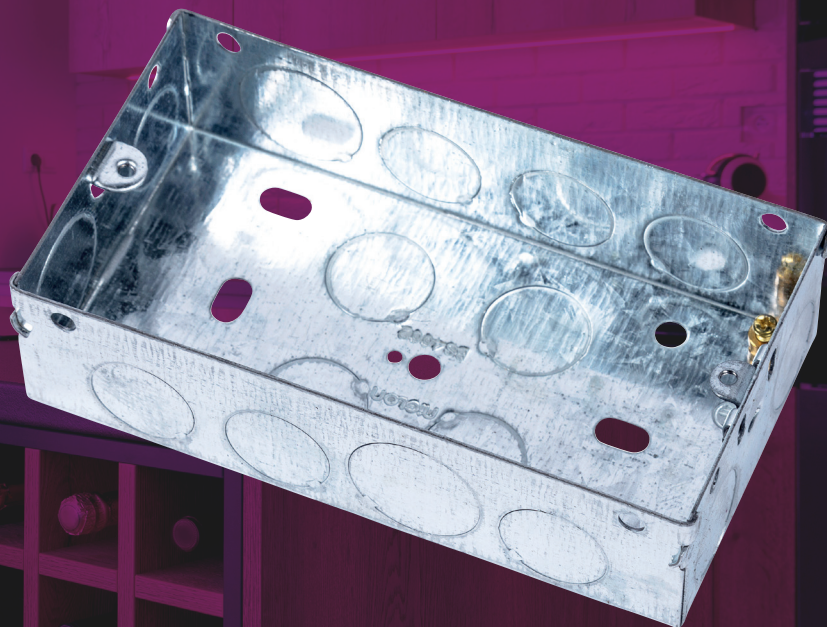

## Metal Switch & Socket Box

35mm 2 gang fitted with  
1 adjustable & 1 fixed lug