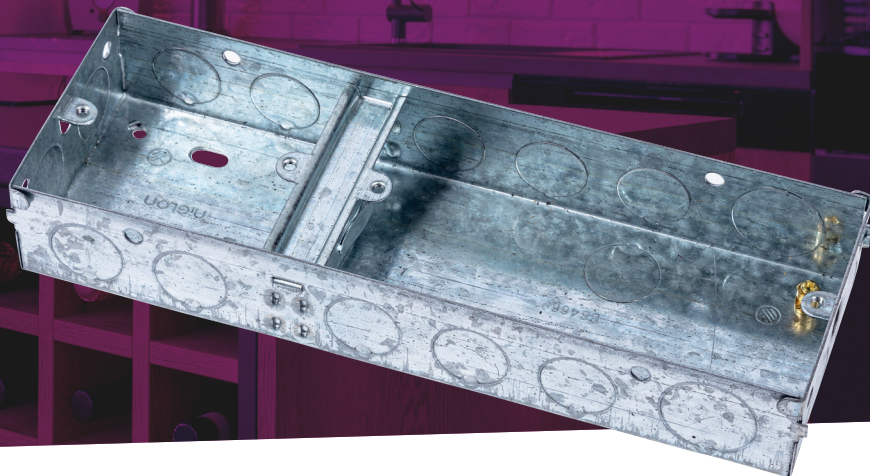

DES2/1

Metal Switch & Socket Box

35mm 2 x 1 gang each outlet
fitted with 1 adjustable & 4 fixed lugs

Technical Specifications

Material	Steel
Knockouts	20mm & 25mm
Standard of Compliance	BS4662
Finish	Pre coated bright galvanised steel
Dimensions	240 x 35 x 70mm (L x D x H)