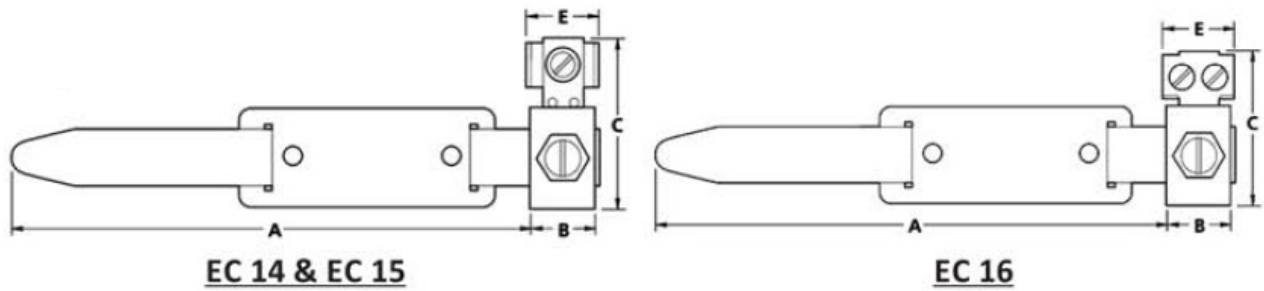

**EC14/15/16 - EARTH CLAMPS**

**Description:**  
Red, Blue & Green Earth Clamps.

EC14/EC15/EC16

**OTHER ADDITIONAL INFORMATION**

**EC14 - For Non-Corrosive & Dry Atmosphere**

Code	Pipe Diameter	Terminal Size	Length	Material	Colour
EC14-1	12-32mm	2.5-10 Sqmm	133mm	Stainless Steel	Red
EC14-2	32-50mm	2.5-10 Sqmm	193mm	Stainless Steel	Red
EC14-3	50-75mm	2.5-10 Sqmm	263mm	Stainless Steel	Red

**EC15 - For Corrosive & Humid Atmosphere**

Code	Pipe Diameter	Terminal Size	Length	Material	Colour
EC14-1	12-32mm	2.5-10 Sqmm	133mm	Stainless Steel	Blue
EC14-2	32-50mm	2.5-10 Sqmm	193mm	Stainless Steel	Blue
EC14-3	50-75mm	2.5-10 Sqmm	263mm	Stainless Steel	Blue

**EC16 - For Corrosive & Humid Atmosphere**

Code	Pipe Diameter	Terminal Size	Length	Material	Colour
EC14-1	12-32mm	2.5-16 Sqmm	133mm	Stainless Steel	Green
EC14-2	32-50mm	2.5-16 Sqmm	193mm	Stainless Steel	Green
EC14-3	50-75mm	2.5-16 Sqmm	263mm	Stainless Steel	Green