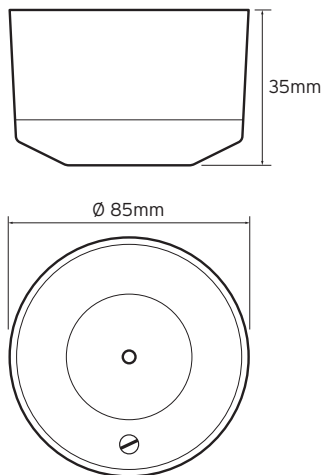

niglon

Wiring Accessories

CS62 Ceiling Pull Switch 6AX 2 Way

Technical Drawing

Technical Specifications

Material:	Urea
Standard of Compliance:	BS EN 60669-1
Suitable for:	Fluorescent & Inductive loads
Dimensions:	Ø 75mm x 45mm