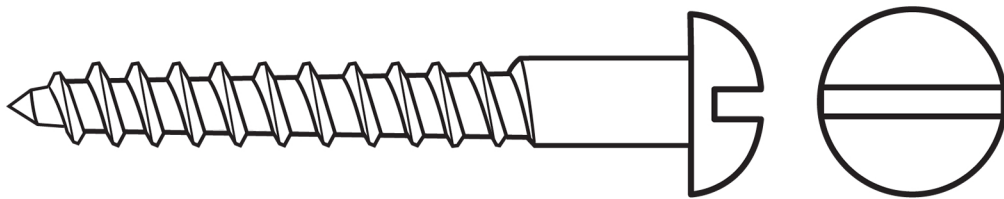

**BR06075 - SLOT ROUND WOODSCREW**

**Description:**

Brass slot wood screw with a self coloured finish.

**Finish:**

Self-Coloured

**Material:**

Brass

**Additional Notes:**

This wood screw comes in a range of sizes; From 6 x 3/4" to 8 x 2".

**Standard:**

DIN 96; BS1210

**OTHER RELATED IMAGES**

All sizes 'mm' unless stated otherwise

Code	Size
BR06075	6 x ¾"
BR06100	6 x 1"
BR06125	6 x 1 ¼"
BR06150	6 x 1 ½"
BR08075	8 x ¾"
BR08100	8 x 1"
BR08125	8 x 1 ¼"
BR08150	8 x 1 ½"
BR08200	8 x 2"